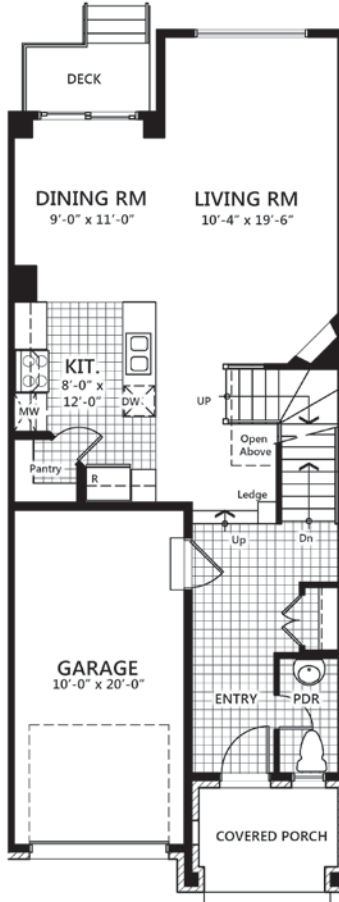

The Eton T1-5

The Eton T1-5

Main level

Second level
option #5

Lower level

1868 Sq ft
(Includes 374 sq ft of
finished lower level)

3 Bedrooms

2.5 bathrooms