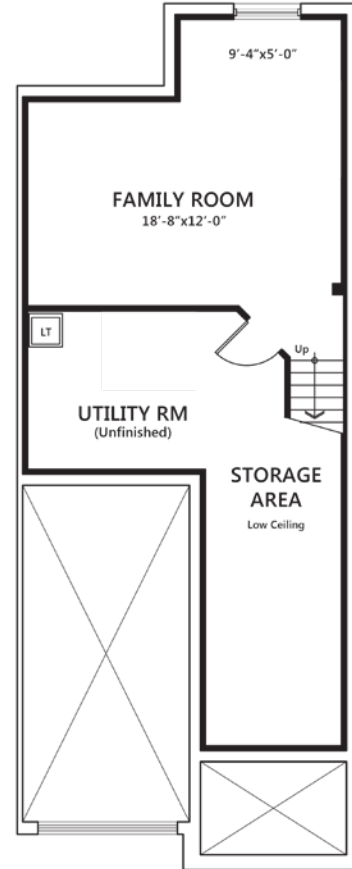

The Eton T1-5

The Eton T1-5

Main level

Second level
option #5

Lower level

1868 Sq ft
(Includes 374 sq ft of
finished lower level)

3 Bedrooms

2.5 bathrooms