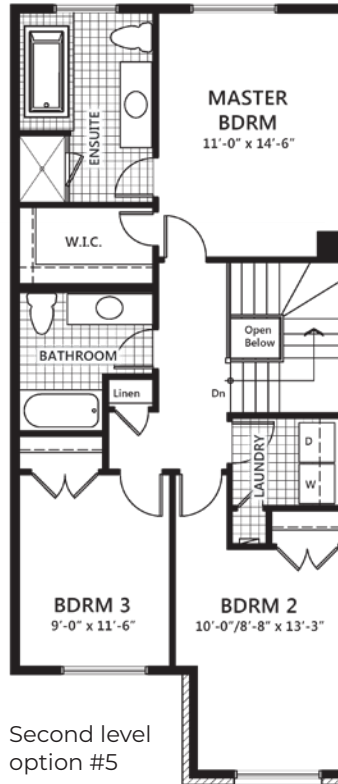

The Eton T1-5

The Eton T1-5

Main level

Second level
option #5

Lower level

1868 Sq ft
(Includes 374 sq ft of
finished lower level)

3 Bedrooms

2.5 bathrooms