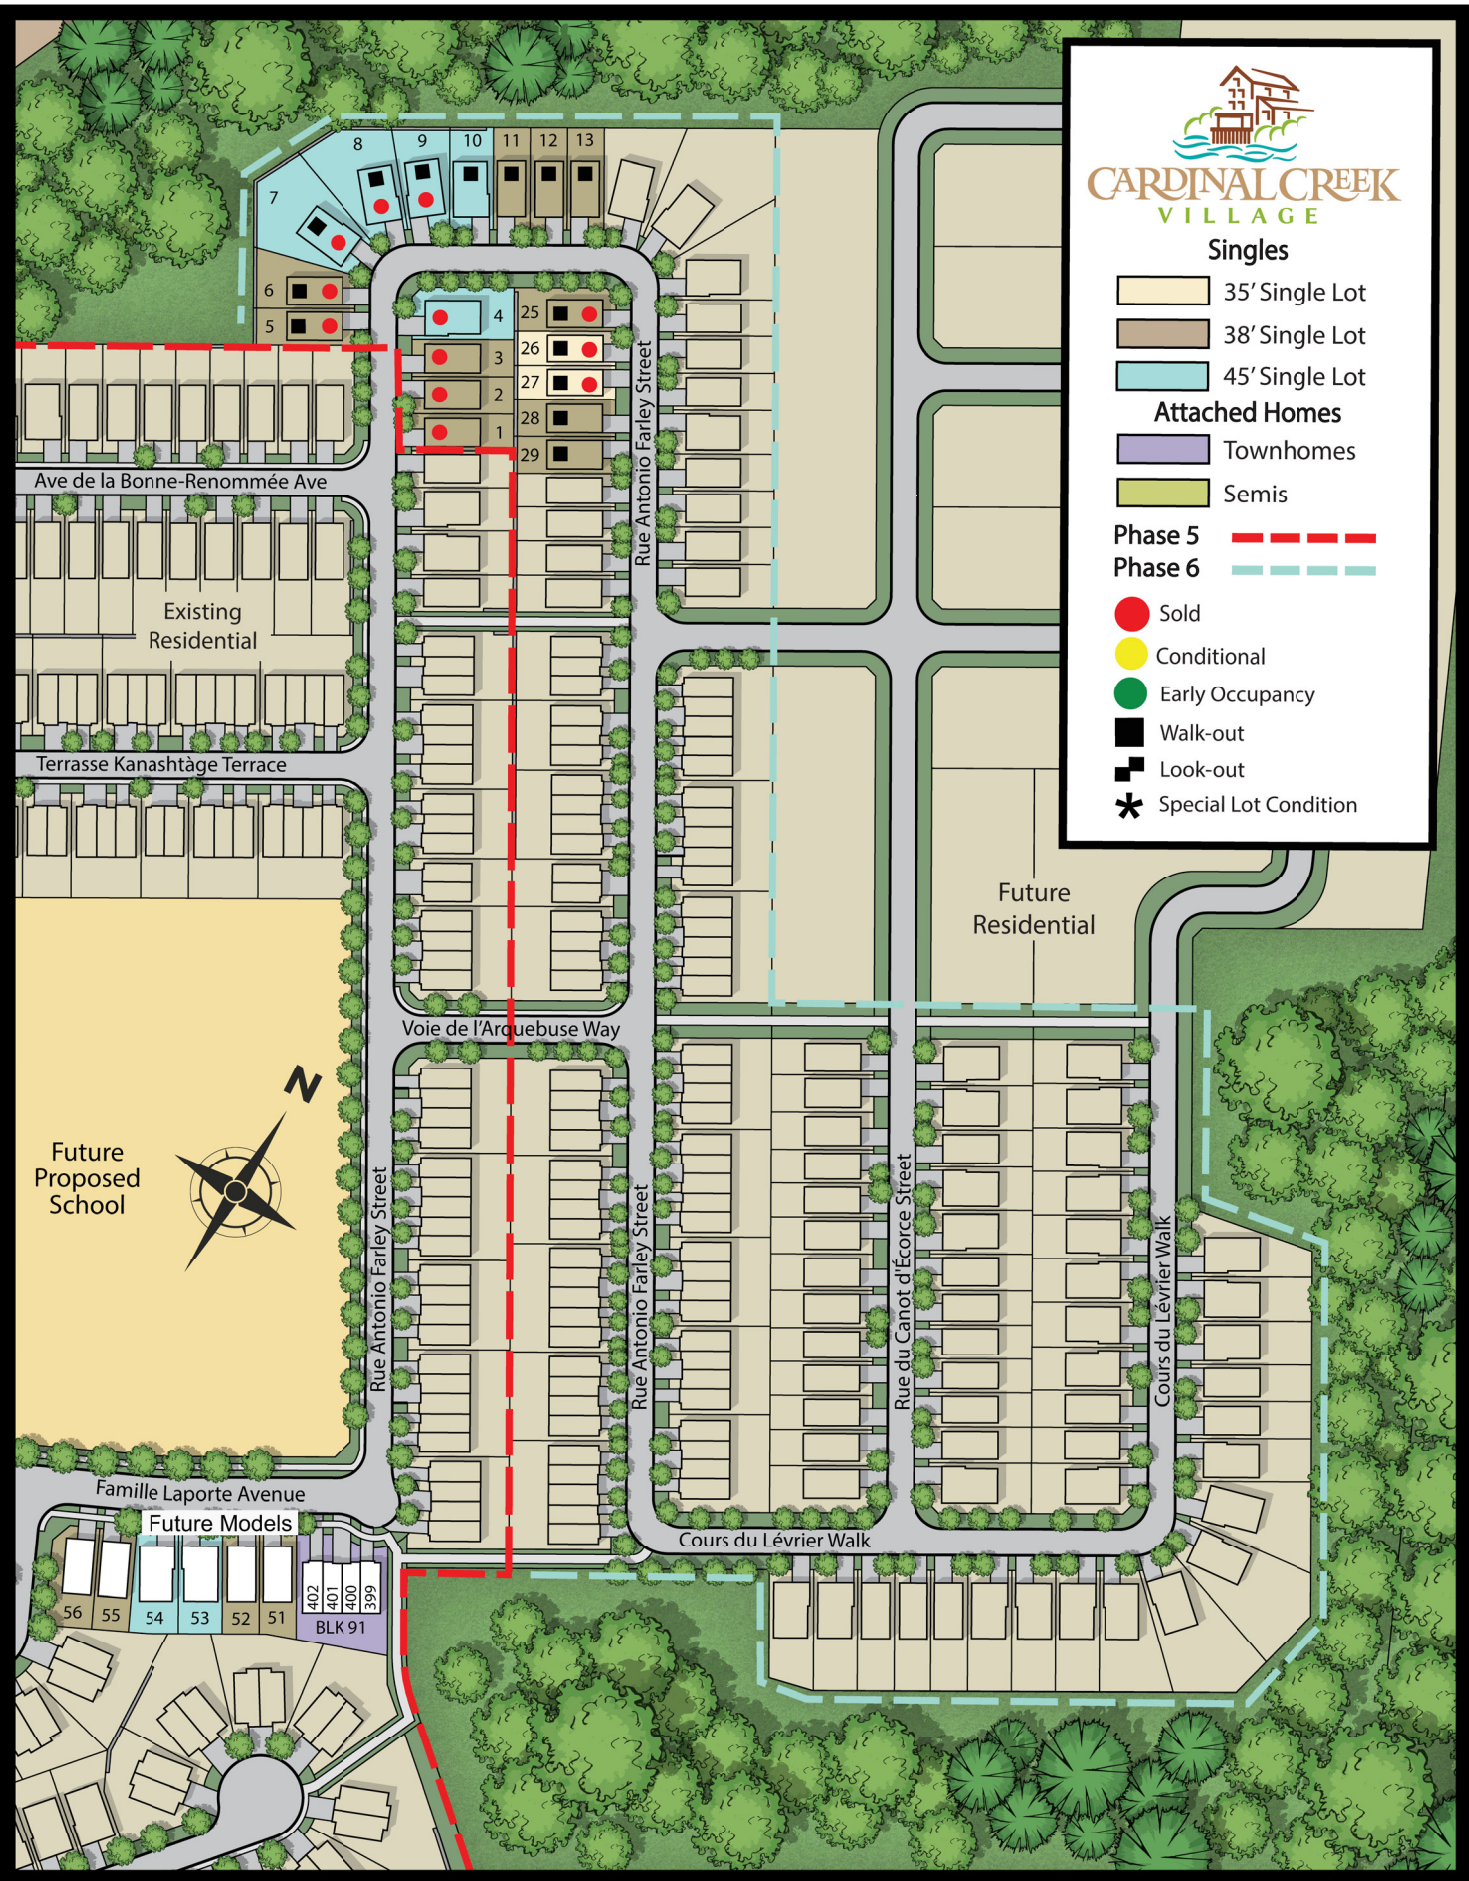

CARDINAL CREEK VILLAGE

Singles

-  35' Single Lot
-  38' Single Lot
-  45' Single Lot

Attached Homes

-  Townhomes
-  Semis

- Phase 5** 
- Phase 6** 

-  Sold
-  Conditional
-  Early Occupancy
-  Walk-out
-  Look-out
-  Special Lot Condition

E. & O.E. SUBJECT TO CHANGE WITHOUT NOTICE.

	Singles
	Towns
	Bungalows
	Gallery Towns

E. & O.E. SUBJECT TO CHANGE WITHOUT NOTICE.