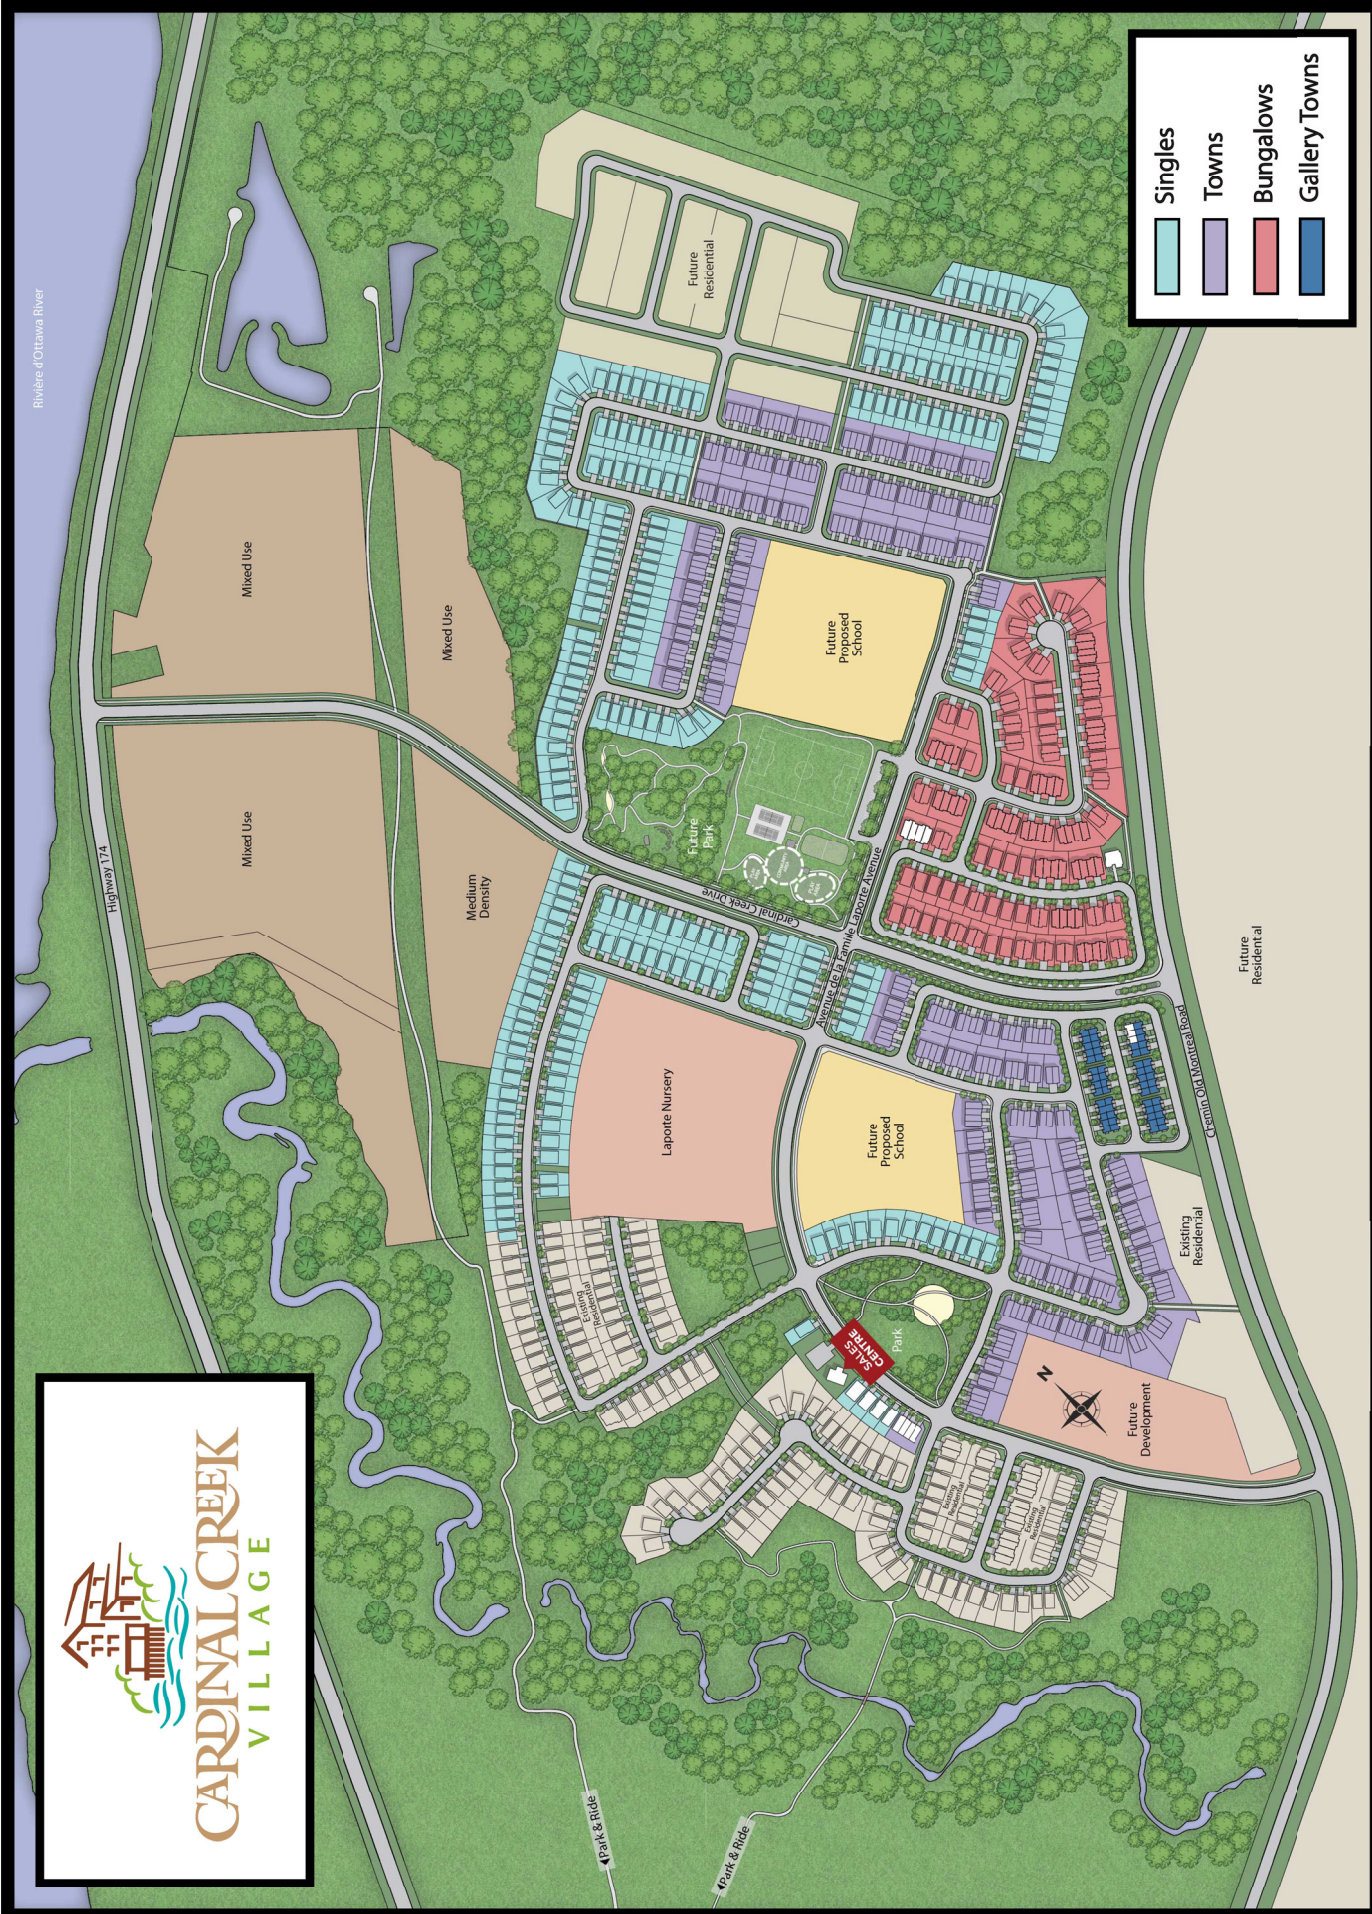

CARDINAL CREEK VILLAGE

Singles

-  35' Single Lot
-  38' Single Lot
-  45' Single Lot

Attached Homes

-  Townhomes
-  Semis

- Phase 5** 
- Phase 6** 

-  Sold
-  Conditional
-  Early Occupancy
-  Walk-out
-  Look-out
-  Special Lot Condition

E. & O.E. SUBJECT TO CHANGE WITHOUT NOTICE.

	Singles
	Towns
	Bungalows
	Gallery Towns

E. & O.E. SUBJECT TO CHANGE WITHOUT NOTICE.