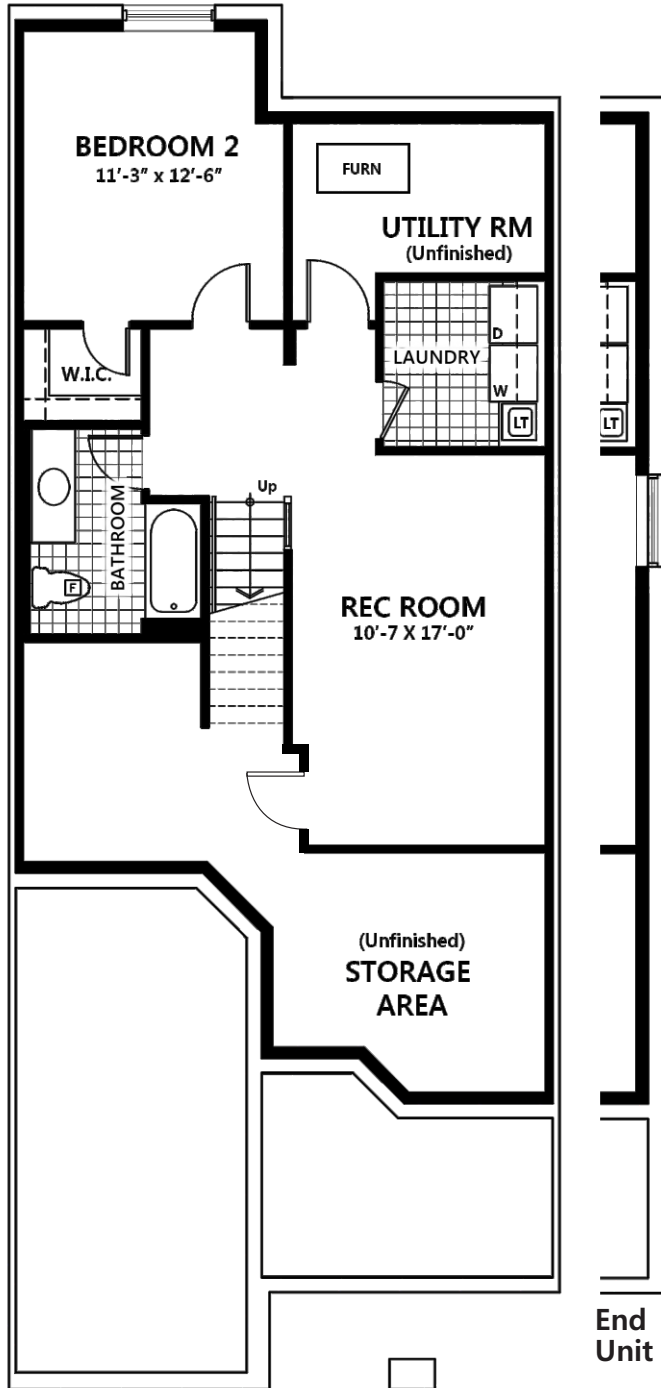

DOVE

2 Bedroom Bungalow Townhome

*1586 Sq. Ft. # BT1-3 (Middle Unit)

(*Incl. 591 Sq. Ft. of Finished Lower Level)

*1594 Sq. Ft. # BT2-3 (End Unit)

(Incl. 594 Sq. Ft. of Finished Lower Level)

Lower Level - 591 Sq. Ft.

Main Level

Middle Unit Only