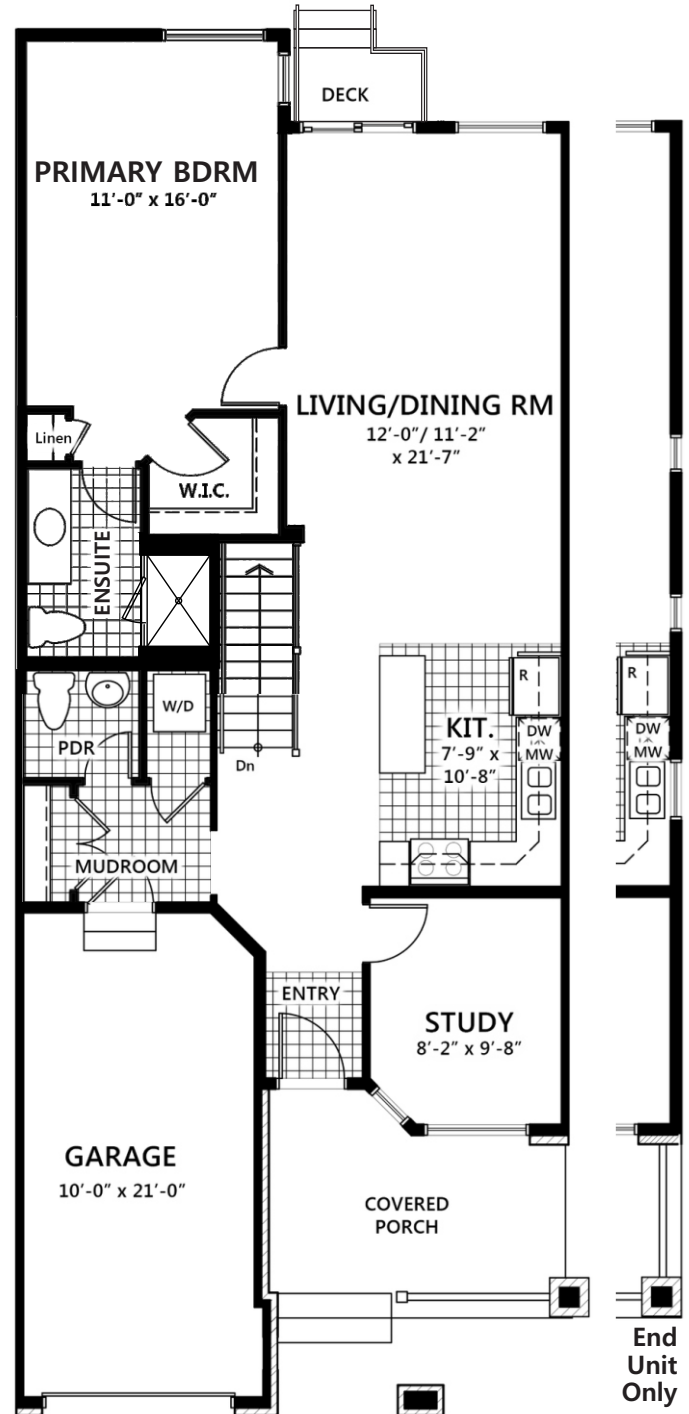

DOVE

2 Bedroom Bungalow Townhome

*1586 Sq. Ft. # BT1-3 (Middle Unit)

(*Incl. 591 Sq. Ft. of Finished Lower Level)

*1594 Sq. Ft. # BT2-3 (End Unit)

(Incl. 594 Sq. Ft. of Finished Lower Level)

Lower Level - 591 Sq. Ft.

Main Level

Middle Unit Only