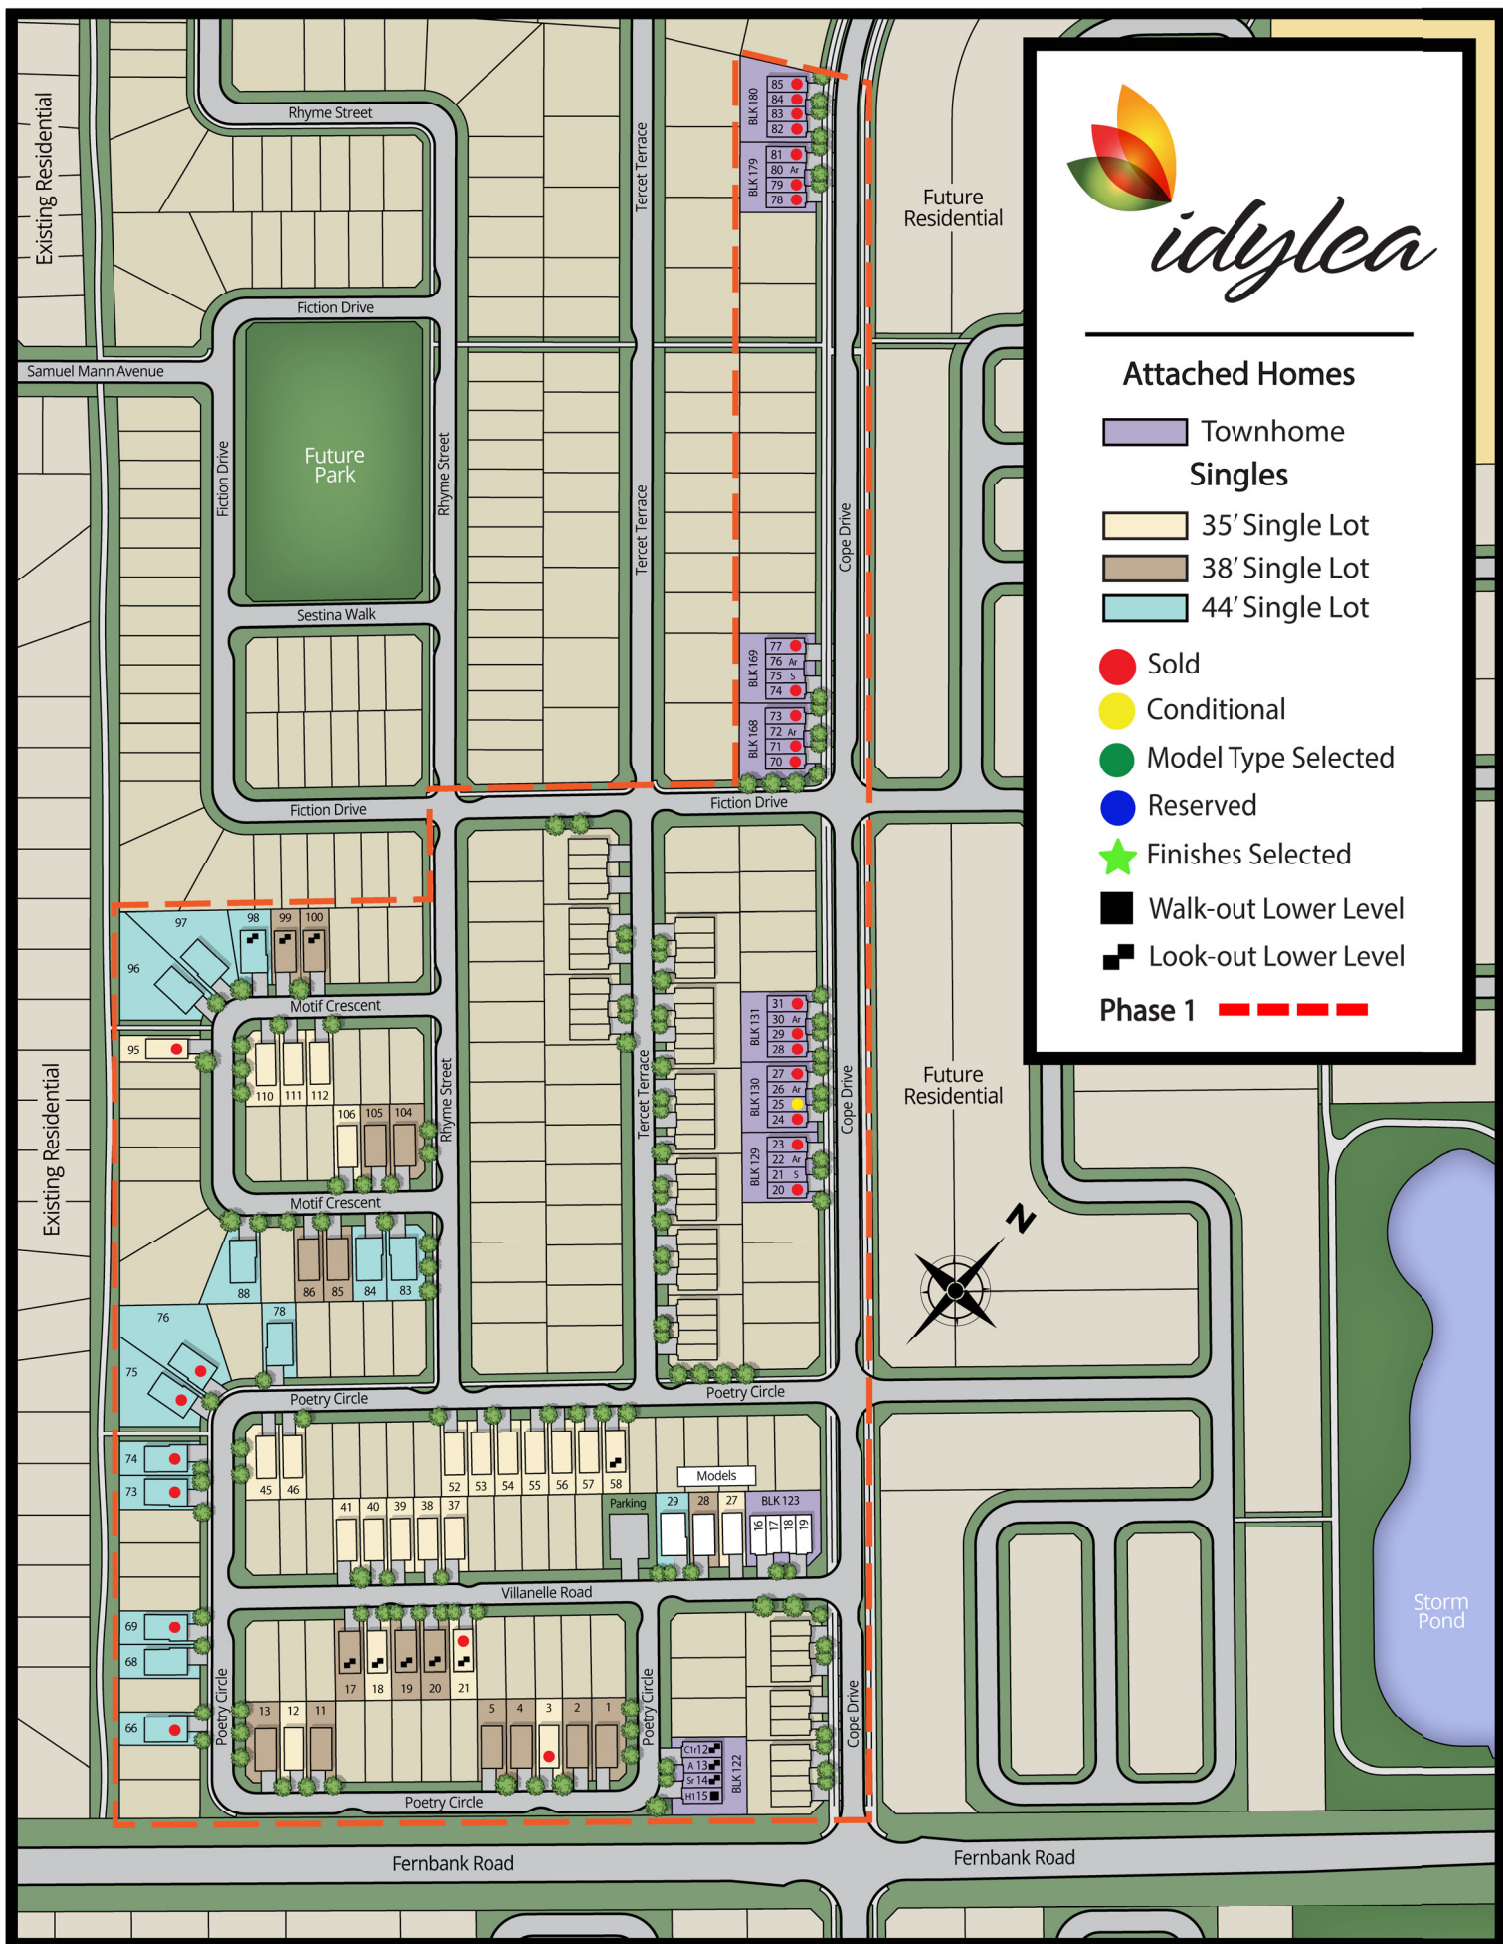

idylea

Attached Homes

Townhome

Singles

35' Single Lot

38' Single Lot

44' Single Lot

Sold

Conditional

Model Type Selected

Reserved

Finishes Selected

Walk-out Lower Level

Look-out Lower Level

Phase 1

Kemp Woodland
Conservation Area

-  Singles
-  Attached

E. & O.E. SUBJECT TO CHANGE WITHOUT NOTICE.