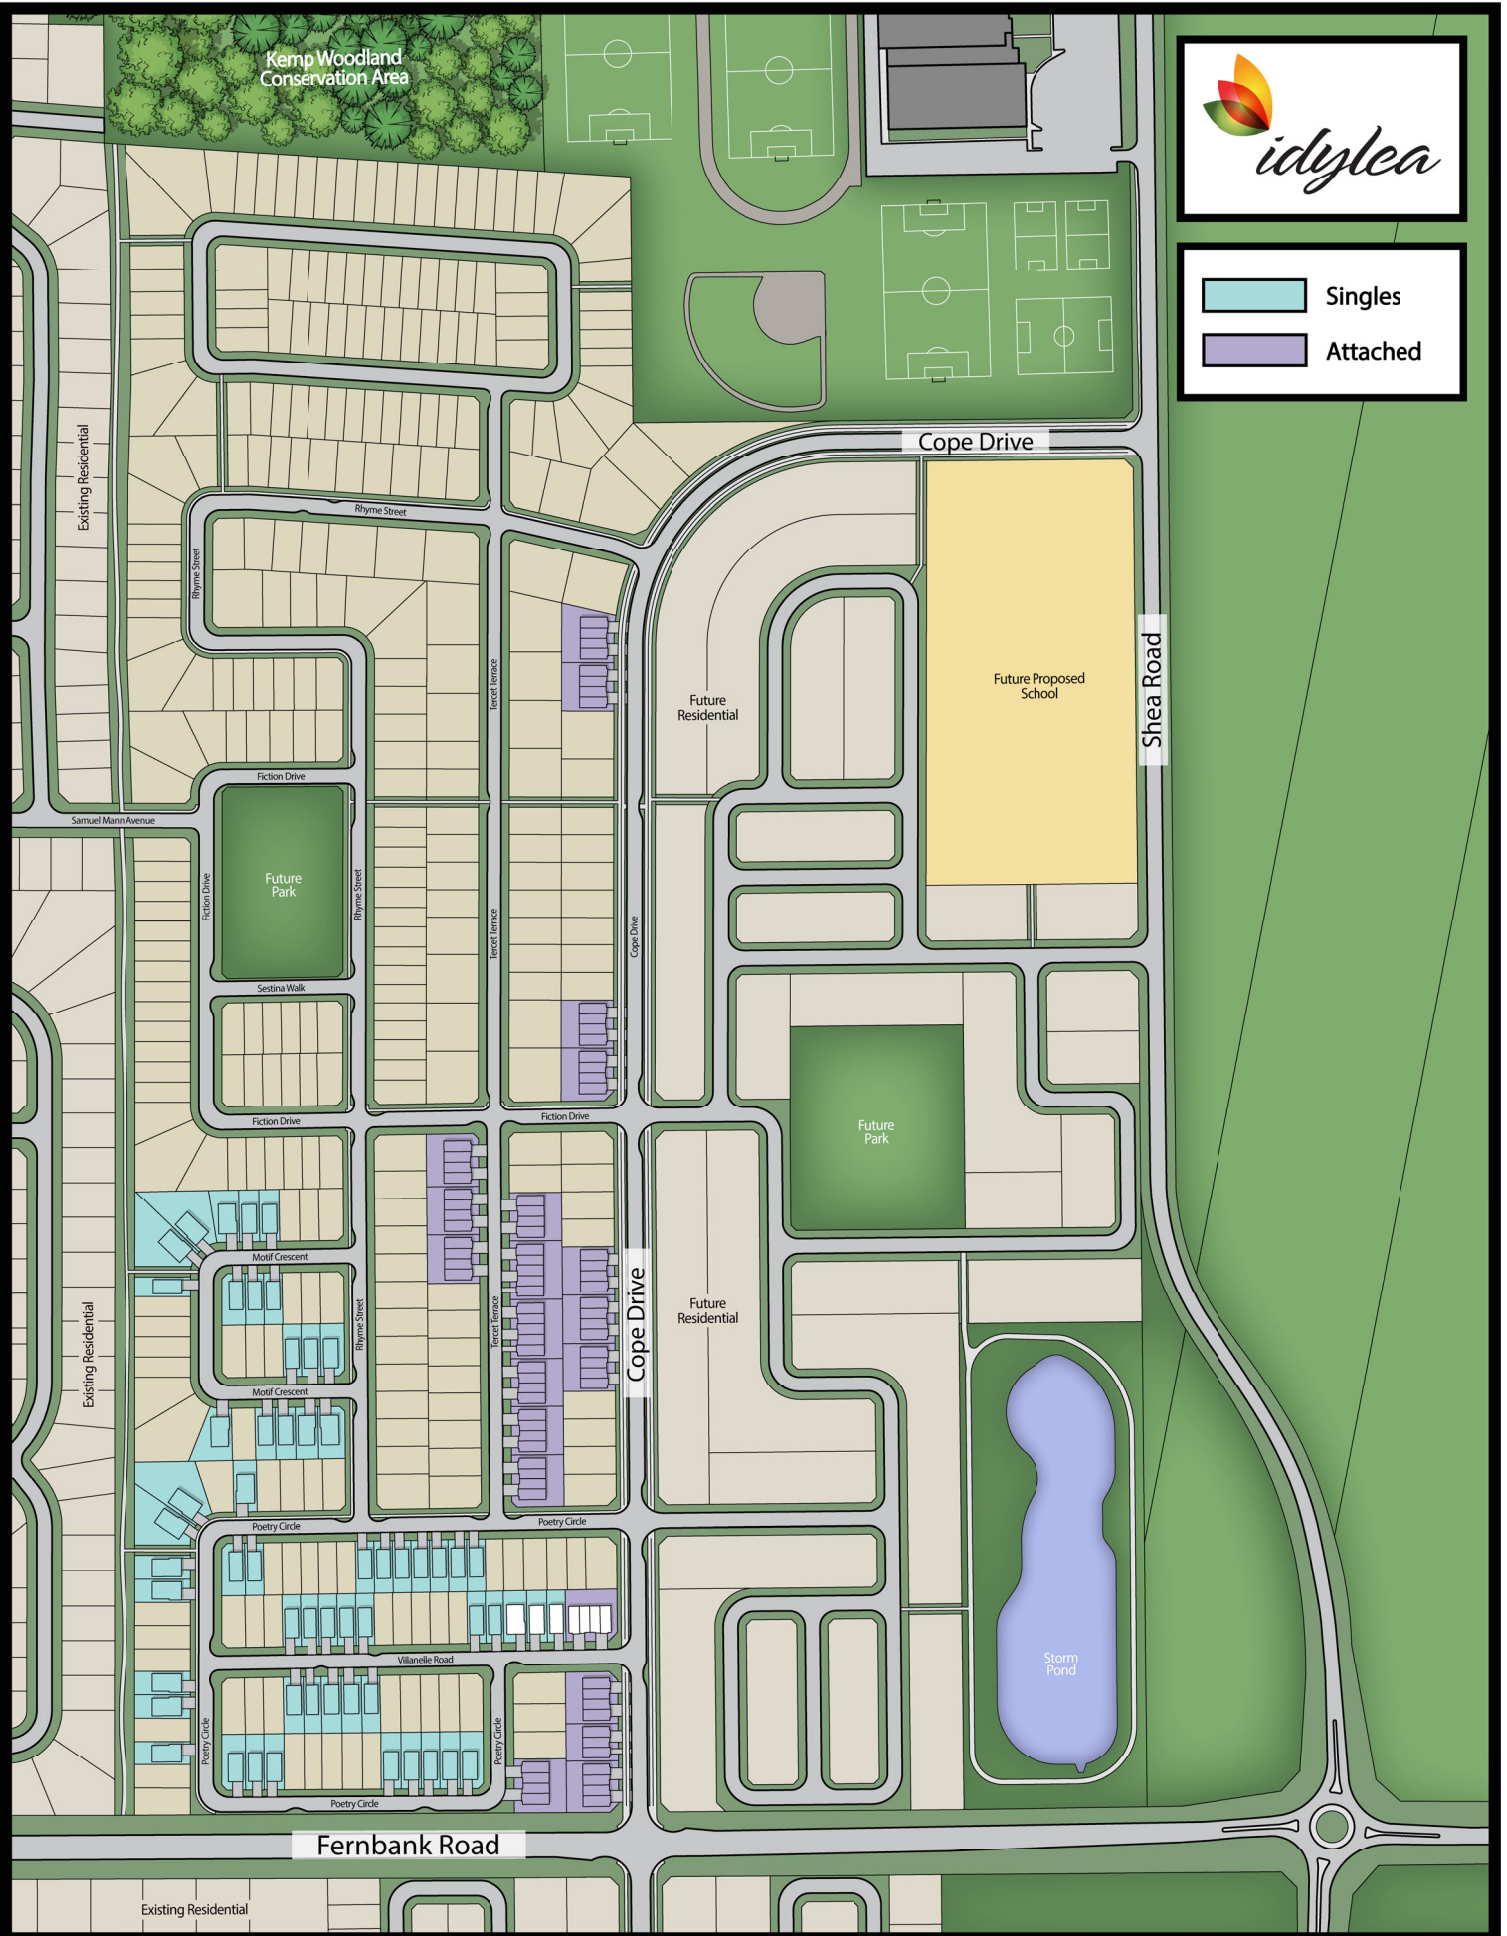

Kemp Woodland
Conservation Area

- Singles
- Attached

E. & O.E. SUBJECT TO CHANGE WITHOUT NOTICE.