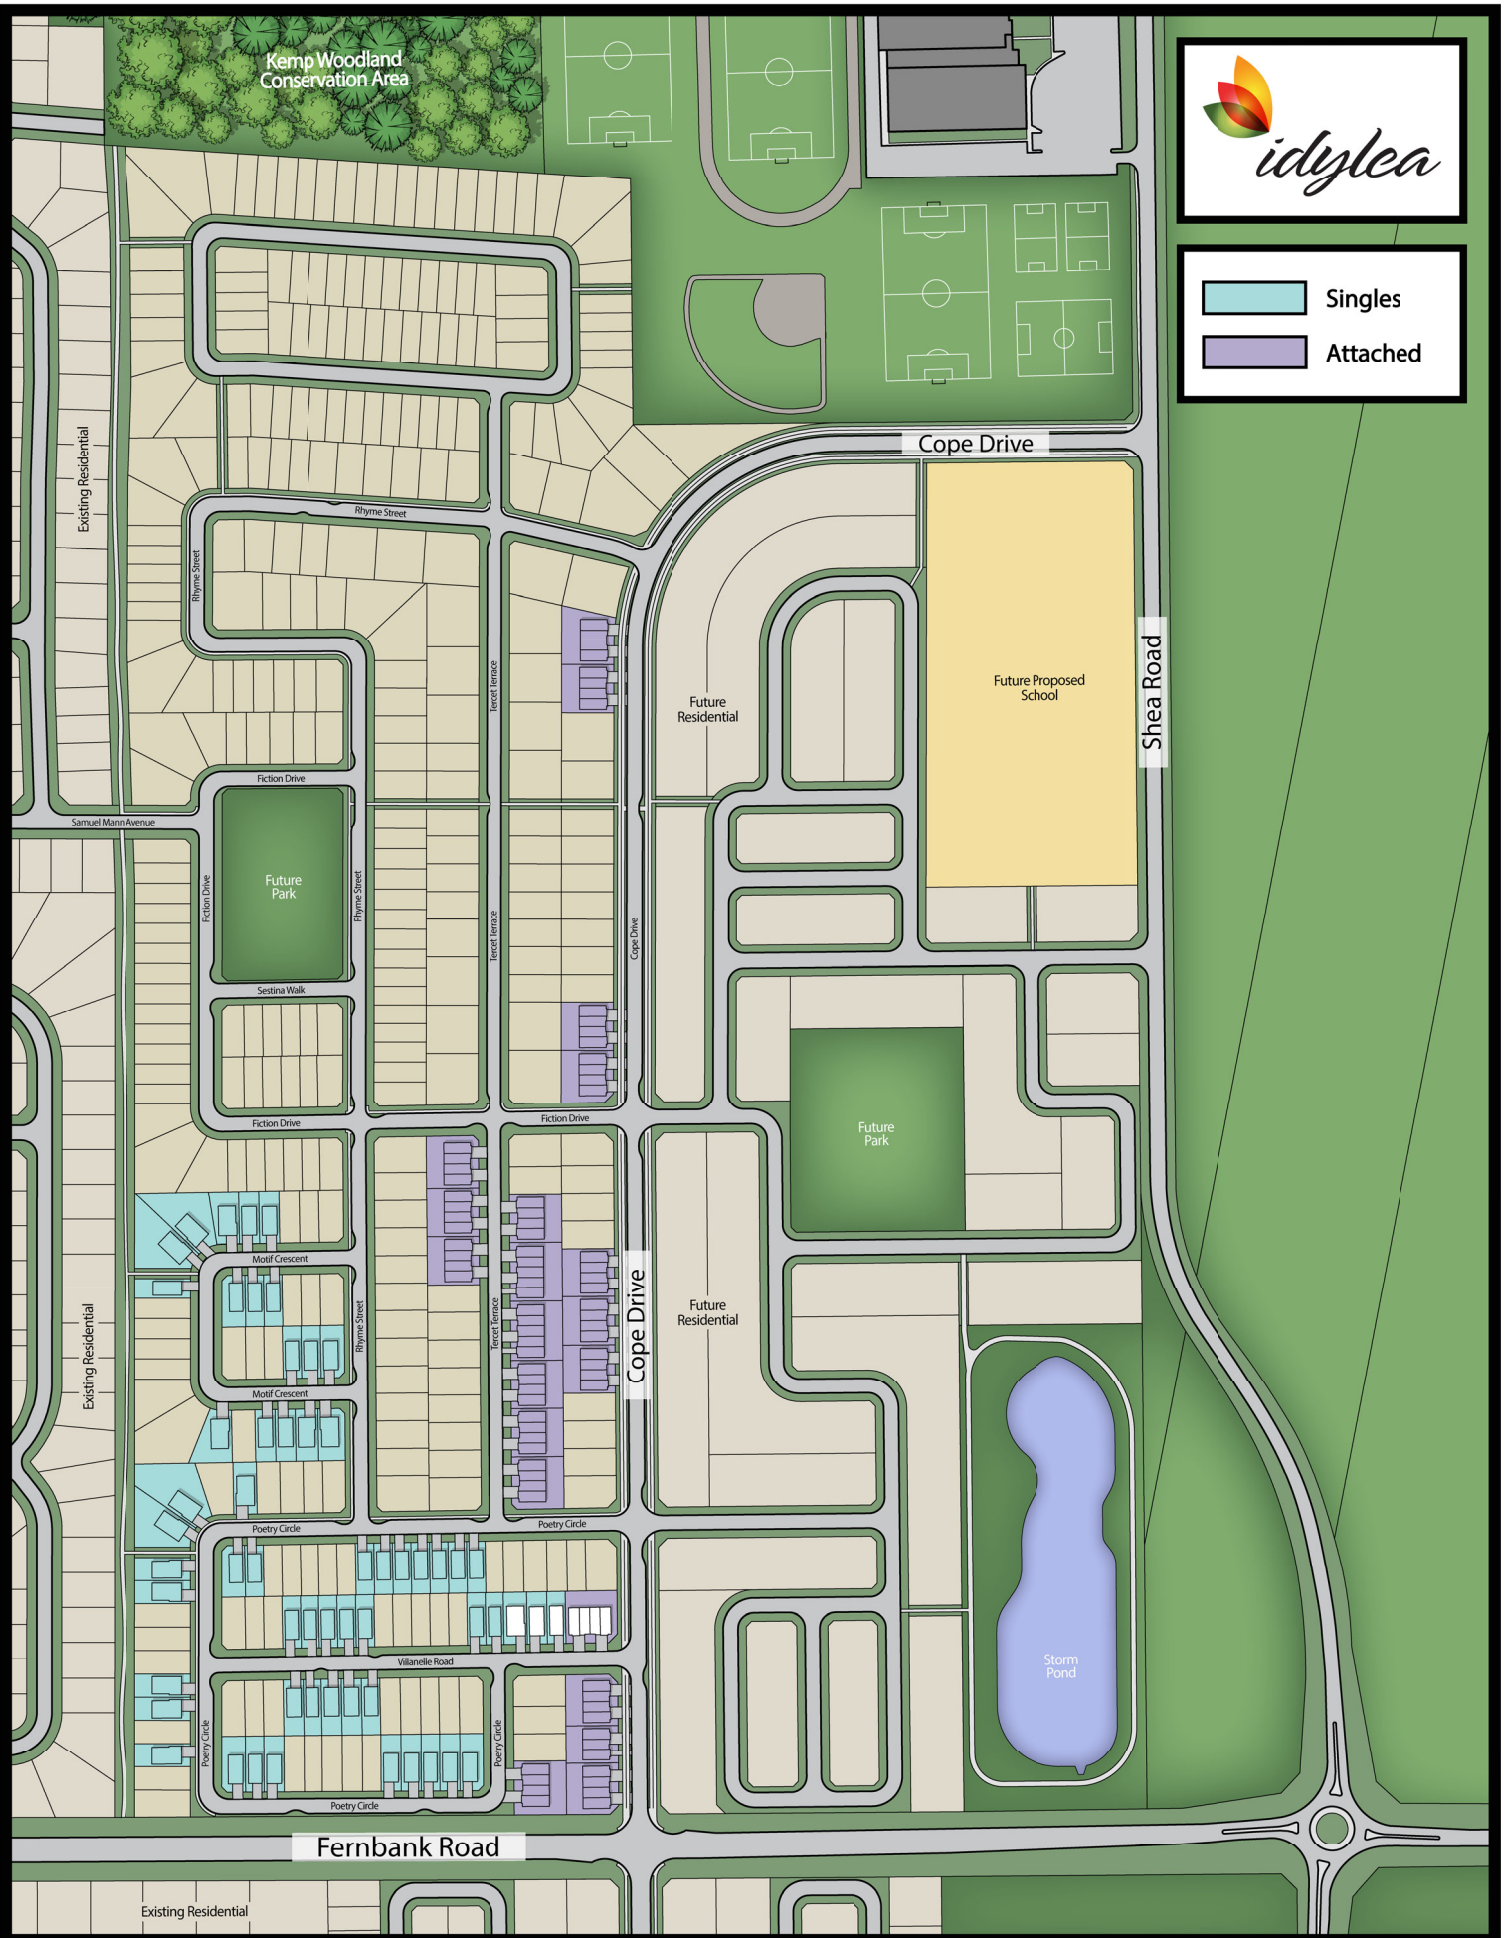

Attached Homes

Townhome
 Singles

35' Single Lot
 38' Single Lot
 44' Single Lot

- Sold
- Conditional
- Model Type Selected
- Reserved
- Finishes Selected
- Walk-out Lower Level
- Look-out Lower Level

Phase 1

Kemp Woodland
Conservation Area

-  Singles
-  Attached

E. & O.E. SUBJECT TO CHANGE WITHOUT NOTICE.