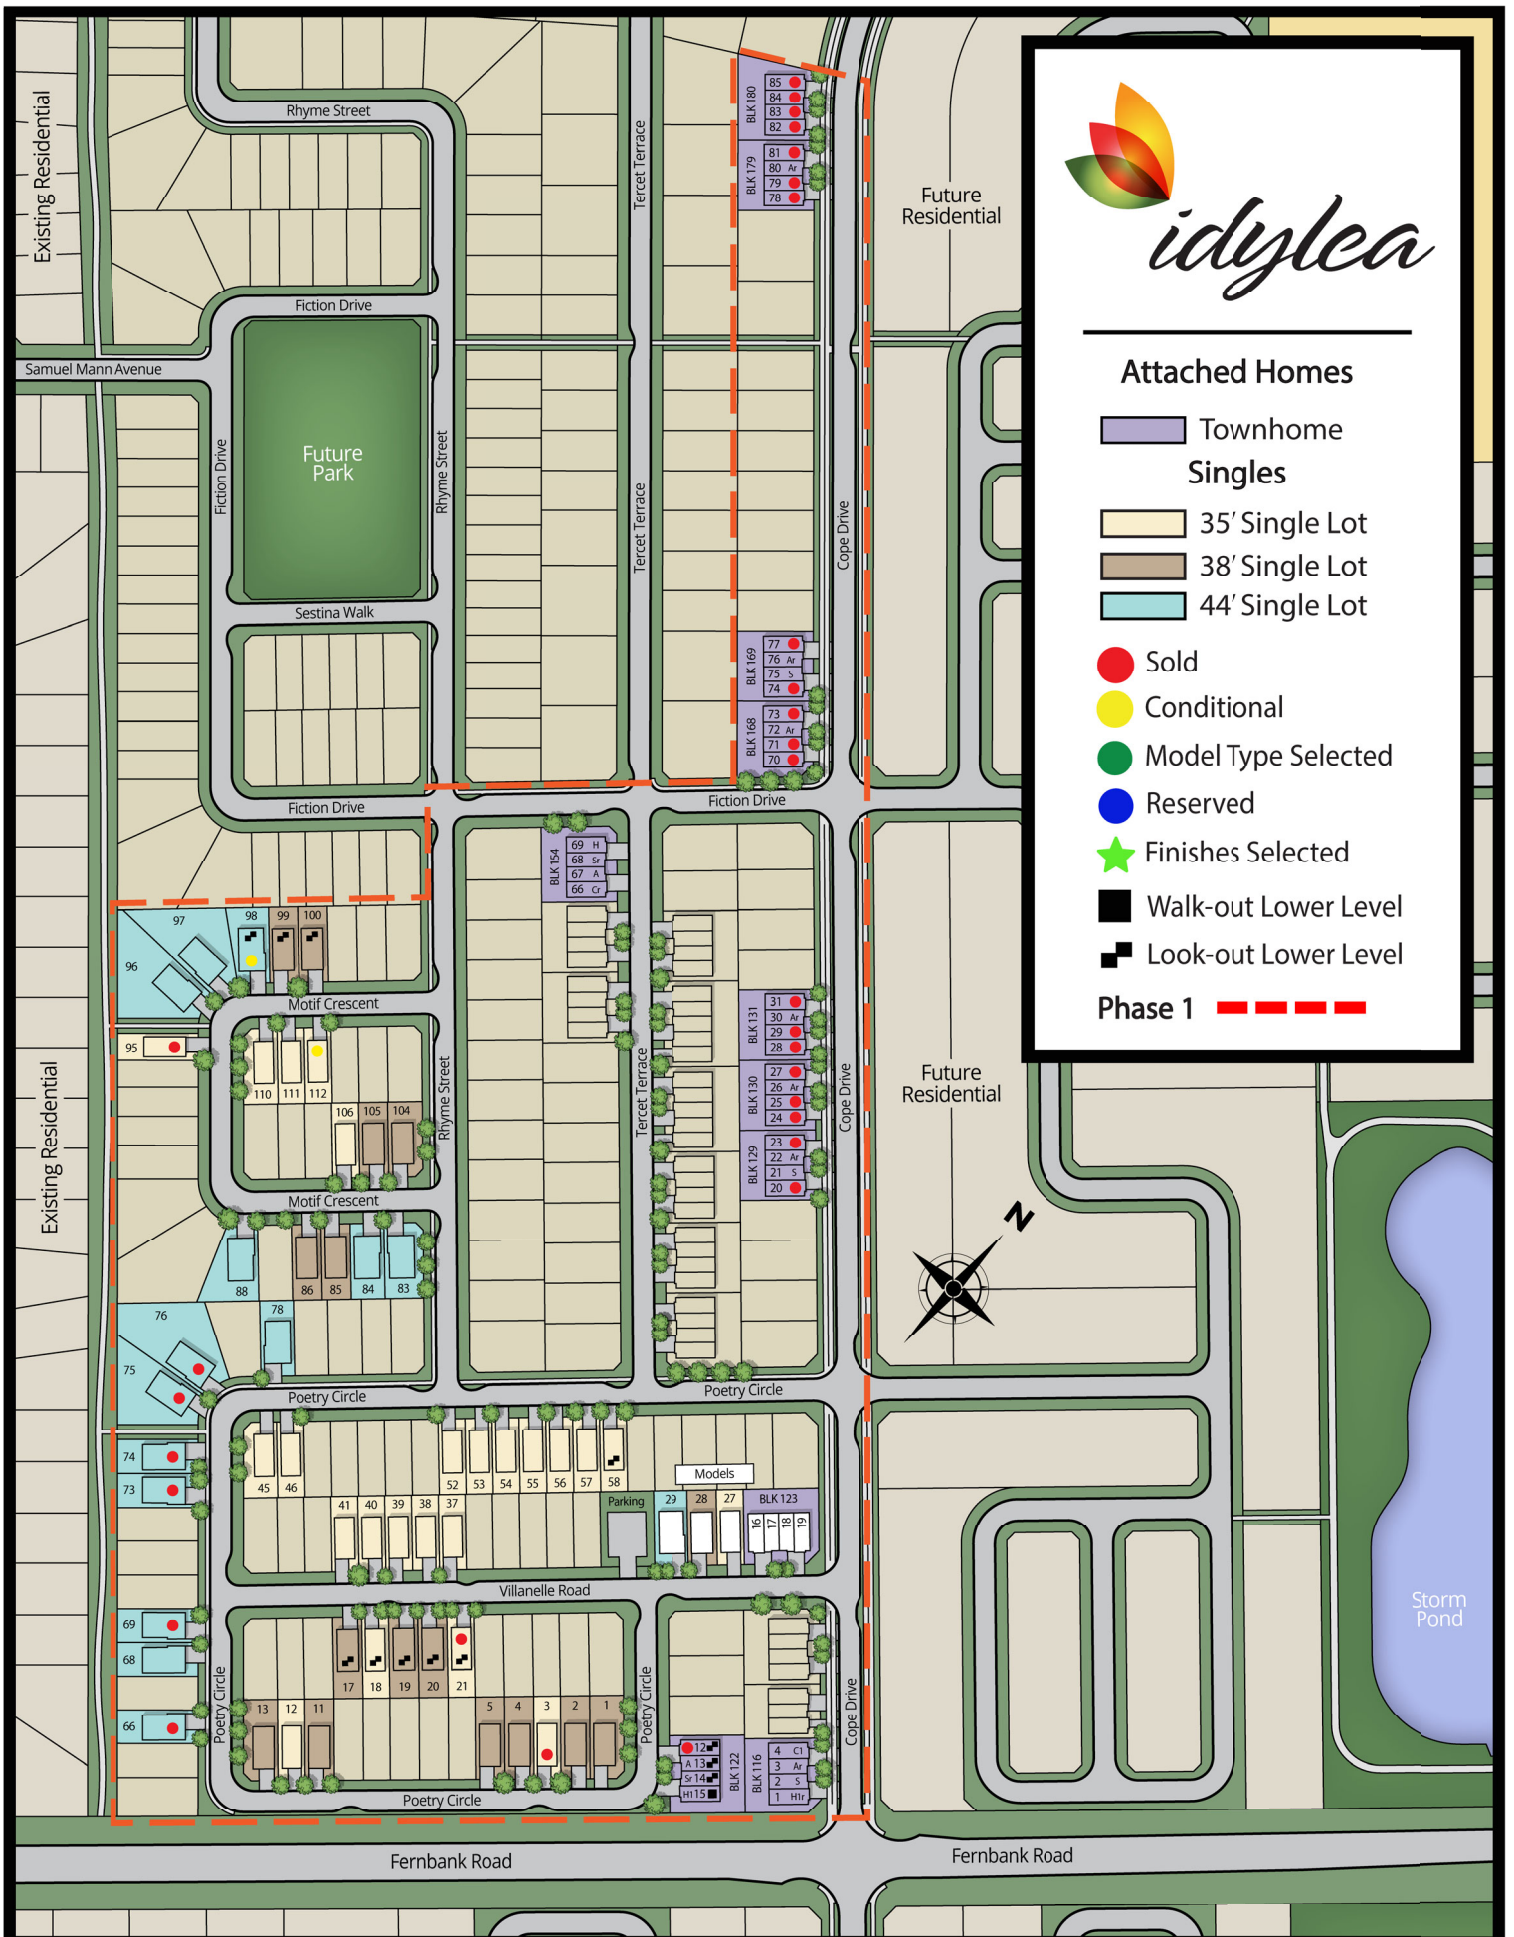

Attached Homes

Townhome
 Singles

35' Single Lot
 38' Single Lot
 44' Single Lot

- Sold
- Conditional
- Model Type Selected
- Reserved
- Finishes Selected
- Walk-out Lower Level
- Look-out Lower Level

Phase 1

Kemp Woodland
Conservation Area

-  Singles
-  Attached

E. & O.E. SUBJECT TO CHANGE WITHOUT NOTICE.