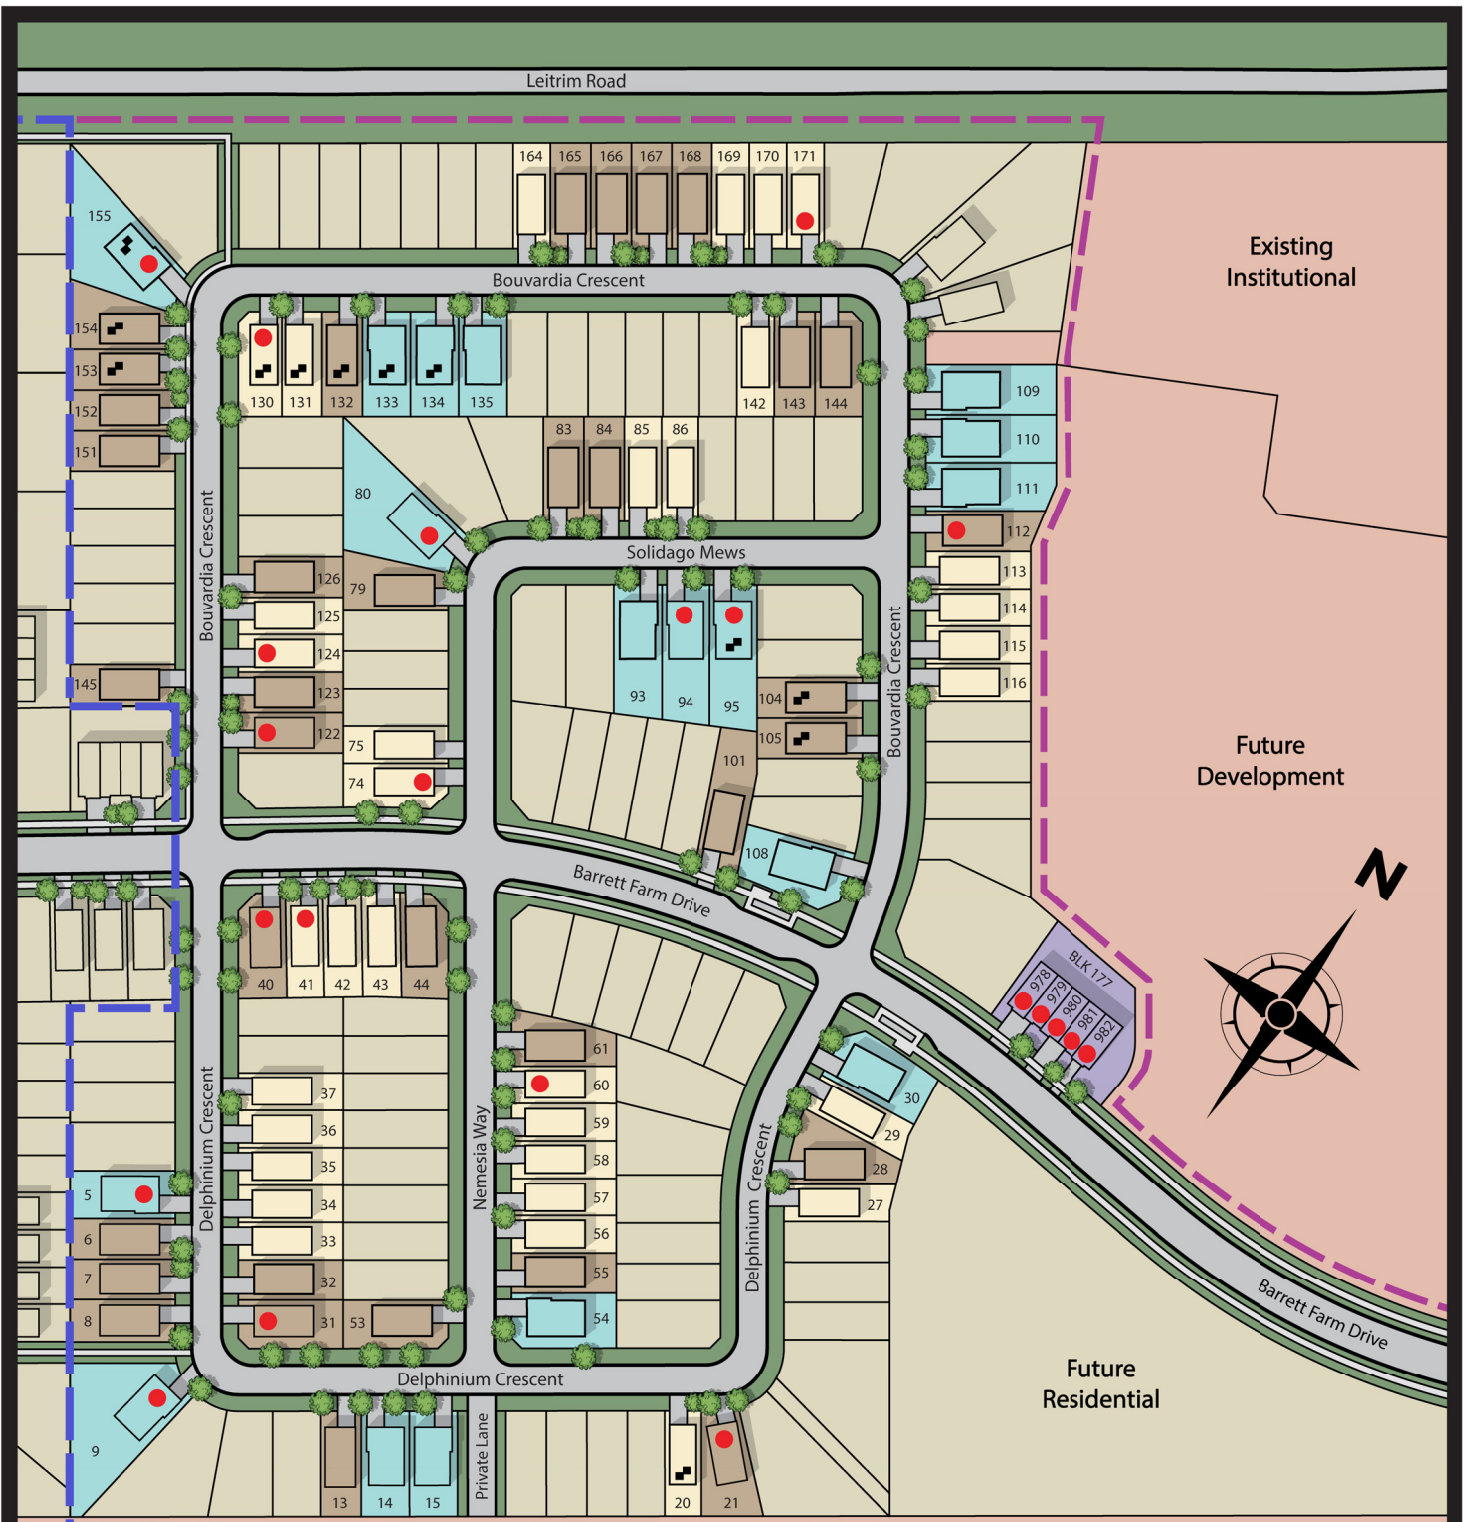

- Singles**
- 35' Single Lot
 - 38' Single Lot
 - 44' Single Lot
- Attached**
- Townhome
- Phase 25**
- Sold
 - Conditional
 - Early Occupancy

E. & O.E. SUBJECT TO CHANGE WITHOUT NOTICE.

March 27, 2026

E. & O.E. SUBJECT TO CHANGE WITHOUT NOTICE.

Singles	Manors
 35' Single Lot	 Manors
 38' Single Lot	 Sold
 45' Single Lot	 Conditional
Phase 23 ---	 Early Occupancy
Phase 24 ---	 Look-out

E. & O.E. SUBJECT TO CHANGE WITHOUT NOTICE.

October 1, 2025