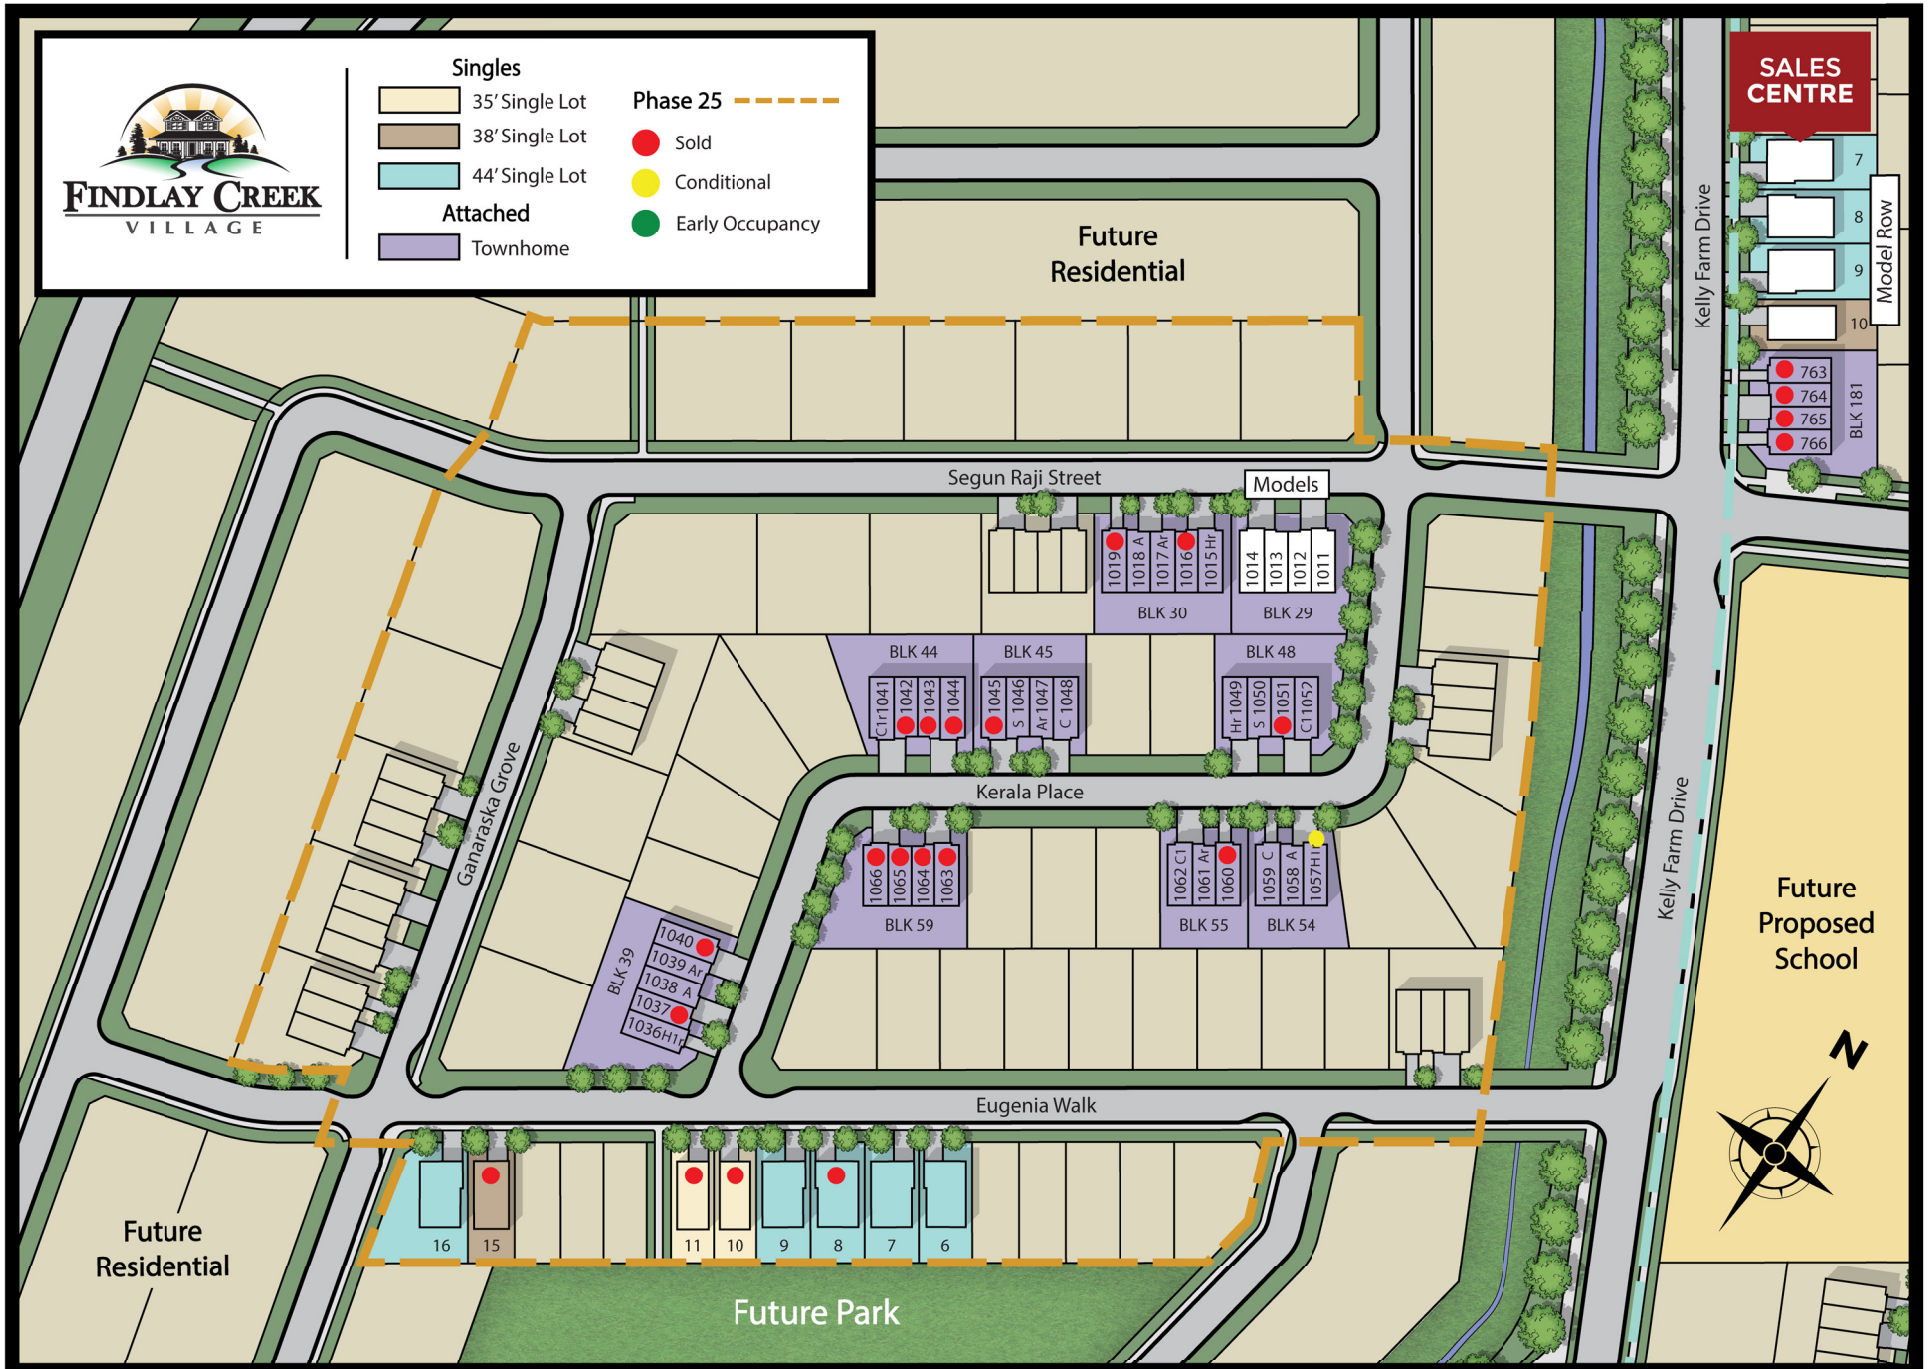

- Singles**
- 35' Single Lot
 - 38' Single Lot
 - 44' Single Lot
- Attached**
- Townhome
- Phase 25**
- Sold
 - Conditional
 - Early Occupancy

E. & O.E. SUBJECT TO CHANGE WITHOUT NOTICE.

March 27, 2026

E. & O.E. SUBJECT TO CHANGE WITHOUT NOTICE.

Singles	Manors
 35' Single Lot	 Manors
 38' Single Lot	 Sold
 45' Single Lot	 Conditional
Phase 23 ---	 Early Occupancy
Phase 24 ---	 Look-out

E. & O.E. SUBJECT TO CHANGE WITHOUT NOTICE.

October 1, 2025