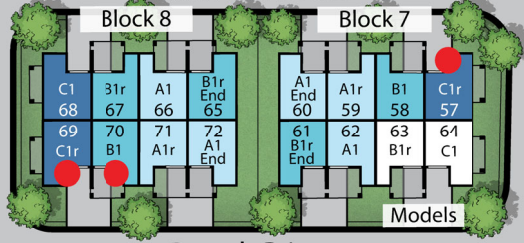

Rawah Private

Rawah Private

Rawah Private

Bobolink Ridge

Future Residential

Existing Residential

Future Residential

Existing Residential

  
**WESTWOOD**  
 STILLVILLE

---

**Attached Homes**  
 Townhomes (purple)  
 Singles (yellow, brown, light blue)

**Lot Sizes**  
 35' Single Lot (yellow)  
 38' Single Lot (brown)  
 45' Single Lot (light blue)

**Phase Legend**  
 Phase 1 (blue dashed)  
 Phase 2 (red dashed)  
 Phase 3A (green dashed)  
 Phase 3B (purple dashed)

**Other Legend**  
 Sold (red dot)  
 Conditional (yellow dot)  
 Look-out (black square)