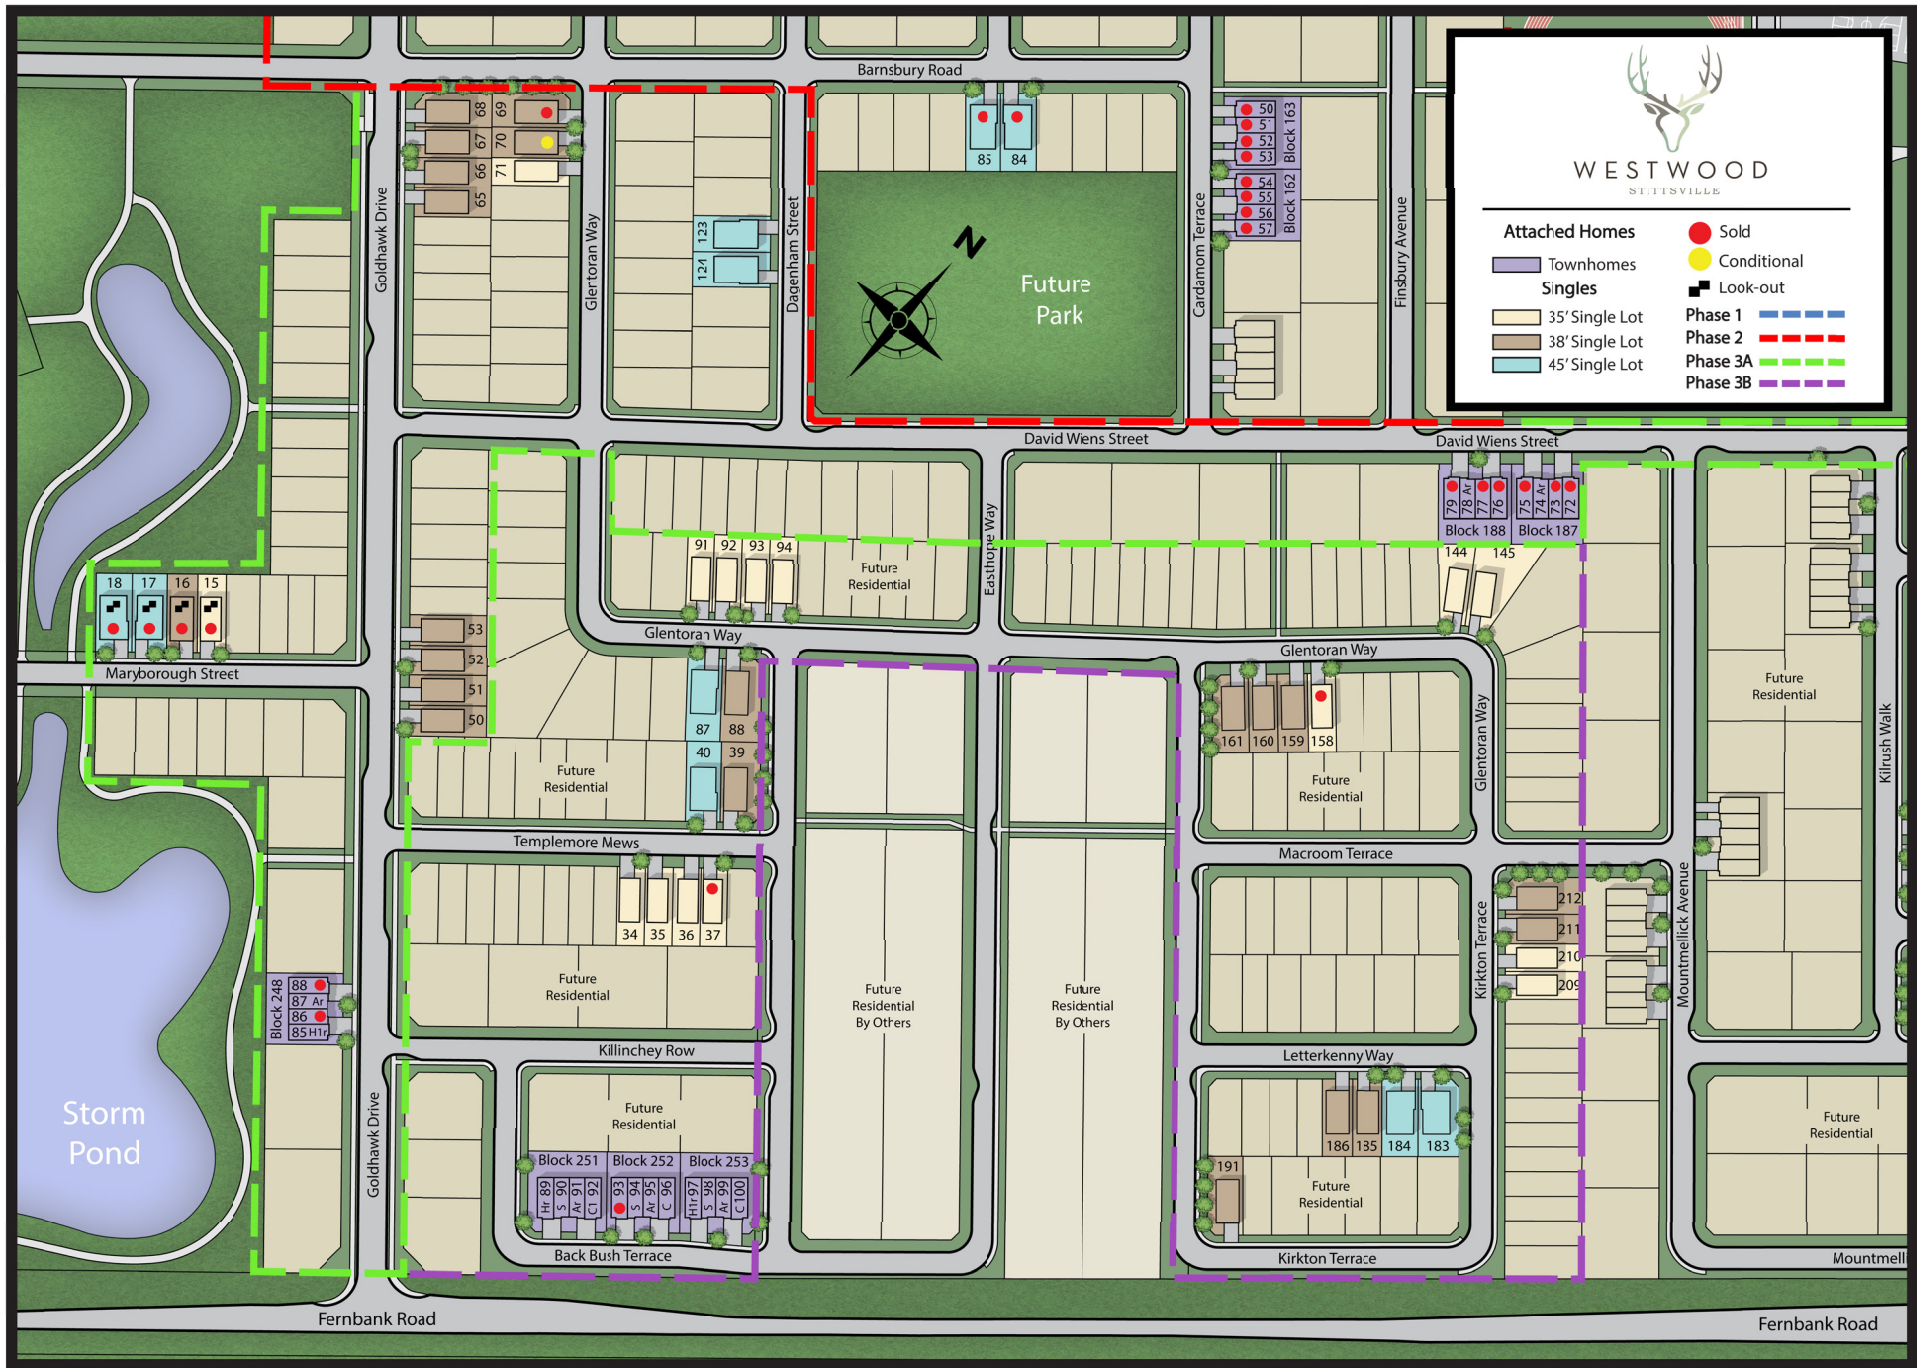

Rawah Private

Rawah Private

Rawah Private

Bobolink Ridge

Future Residential

Existing Residential

Future Residential

Existing Residential

  
**WESTWOOD**  
 STILLVILLE

---

**Attached Homes**  
 Townhomes (purple)  
 Singles (yellow, brown, light blue)

**Lot Sizes**  
 35' Single Lot (yellow)  
 38' Single Lot (brown)  
 45' Single Lot (light blue)

**Phase Legend**  
 Phase 1 (blue dashed)  
 Phase 2 (red dashed)  
 Phase 3A (green dashed)  
 Phase 3B (purple dashed)

**Other Legend**  
 Sold (red dot)  
 Conditional (yellow dot)  
 Look-out (black square)