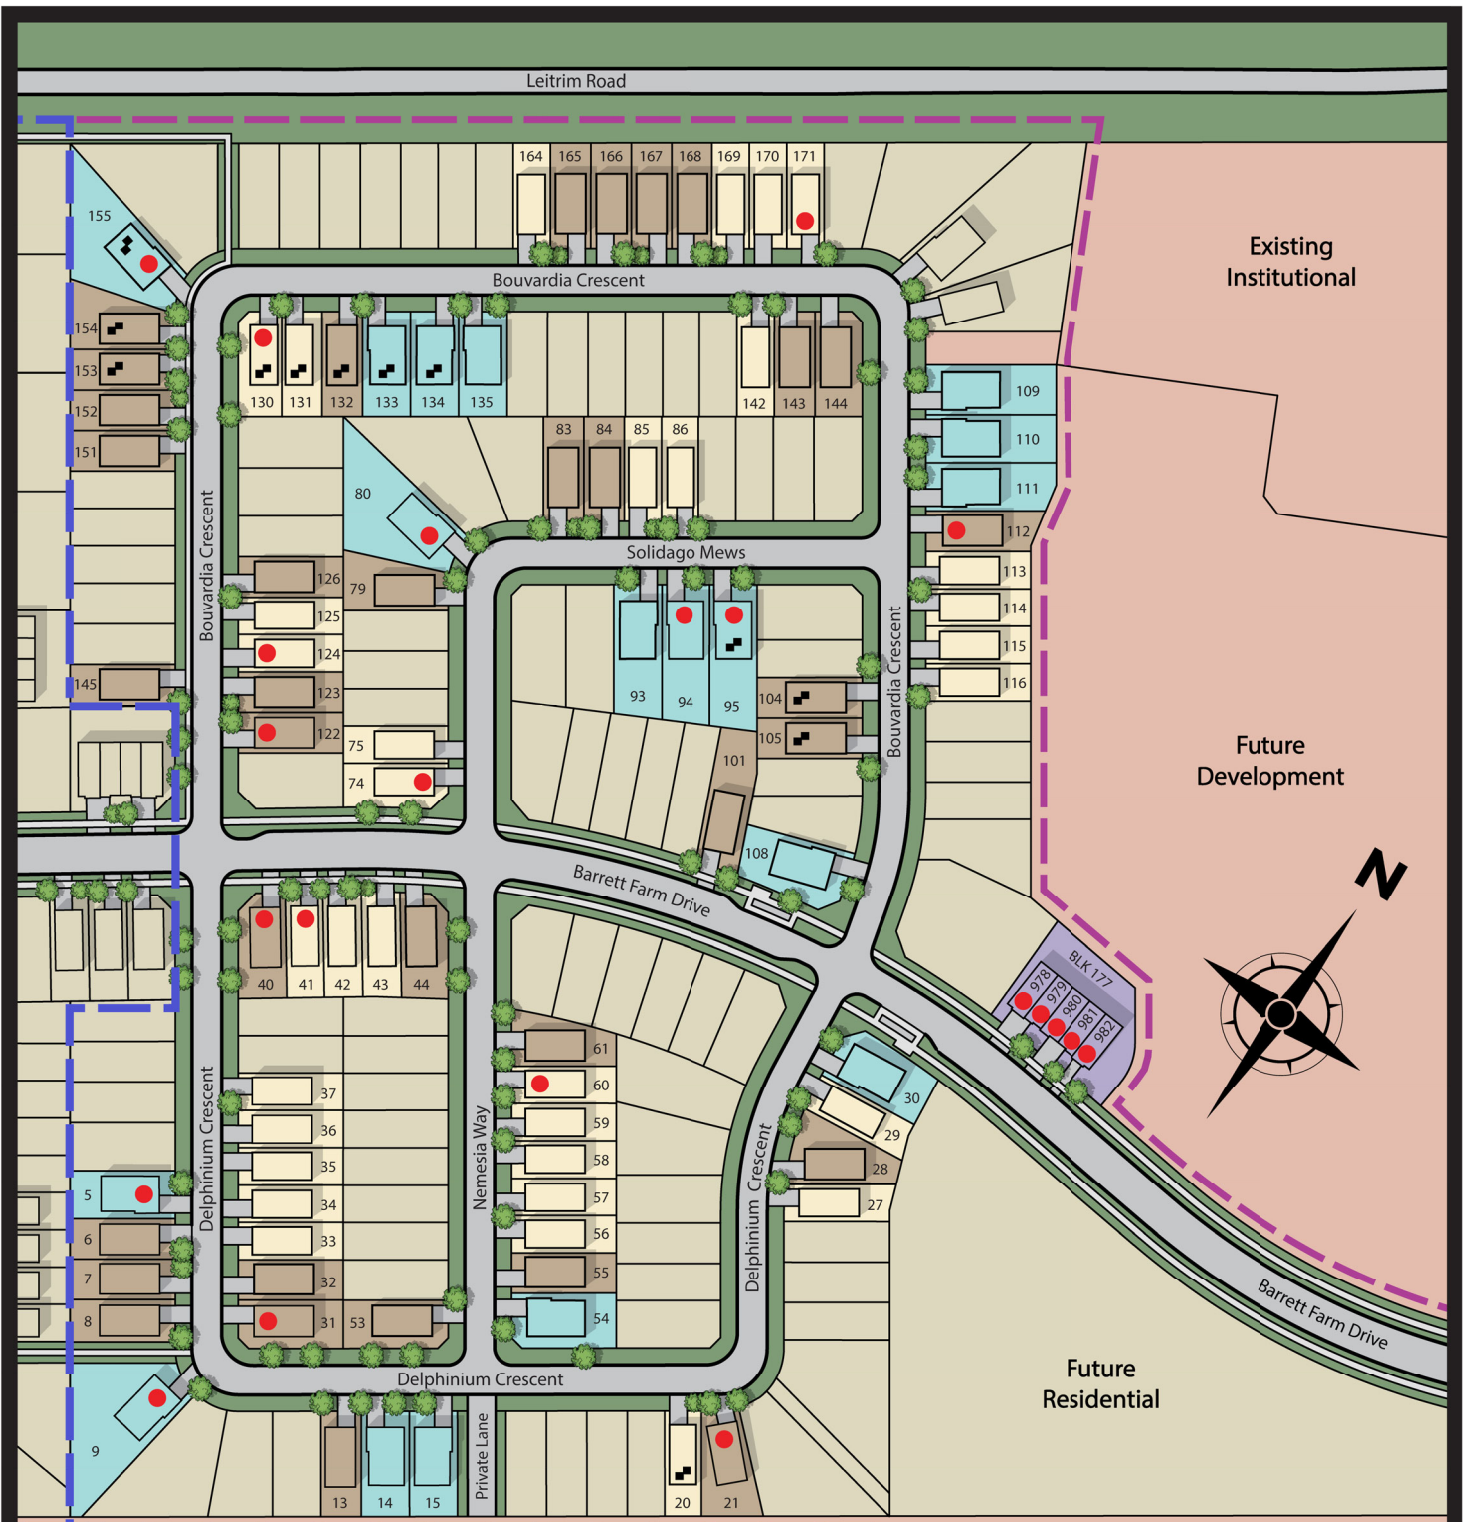

- Singles**
- 35' Single Lot
 - 38' Single Lot
 - 44' Single Lot
- Attached**
- Townhome
- Phase 25**
- Sold
 - Conditional
 - Early Occupancy

E. & O.E. SUBJECT TO CHANGE WITHOUT NOTICE.

April 8, 2026

Singles	Manors
 35' Single Lot	 Manors
 38' Single Lot	 Sold
 45' Single Lot	 Conditional
Phase 23 	 Early Occupancy
Phase 24 	 Look-out