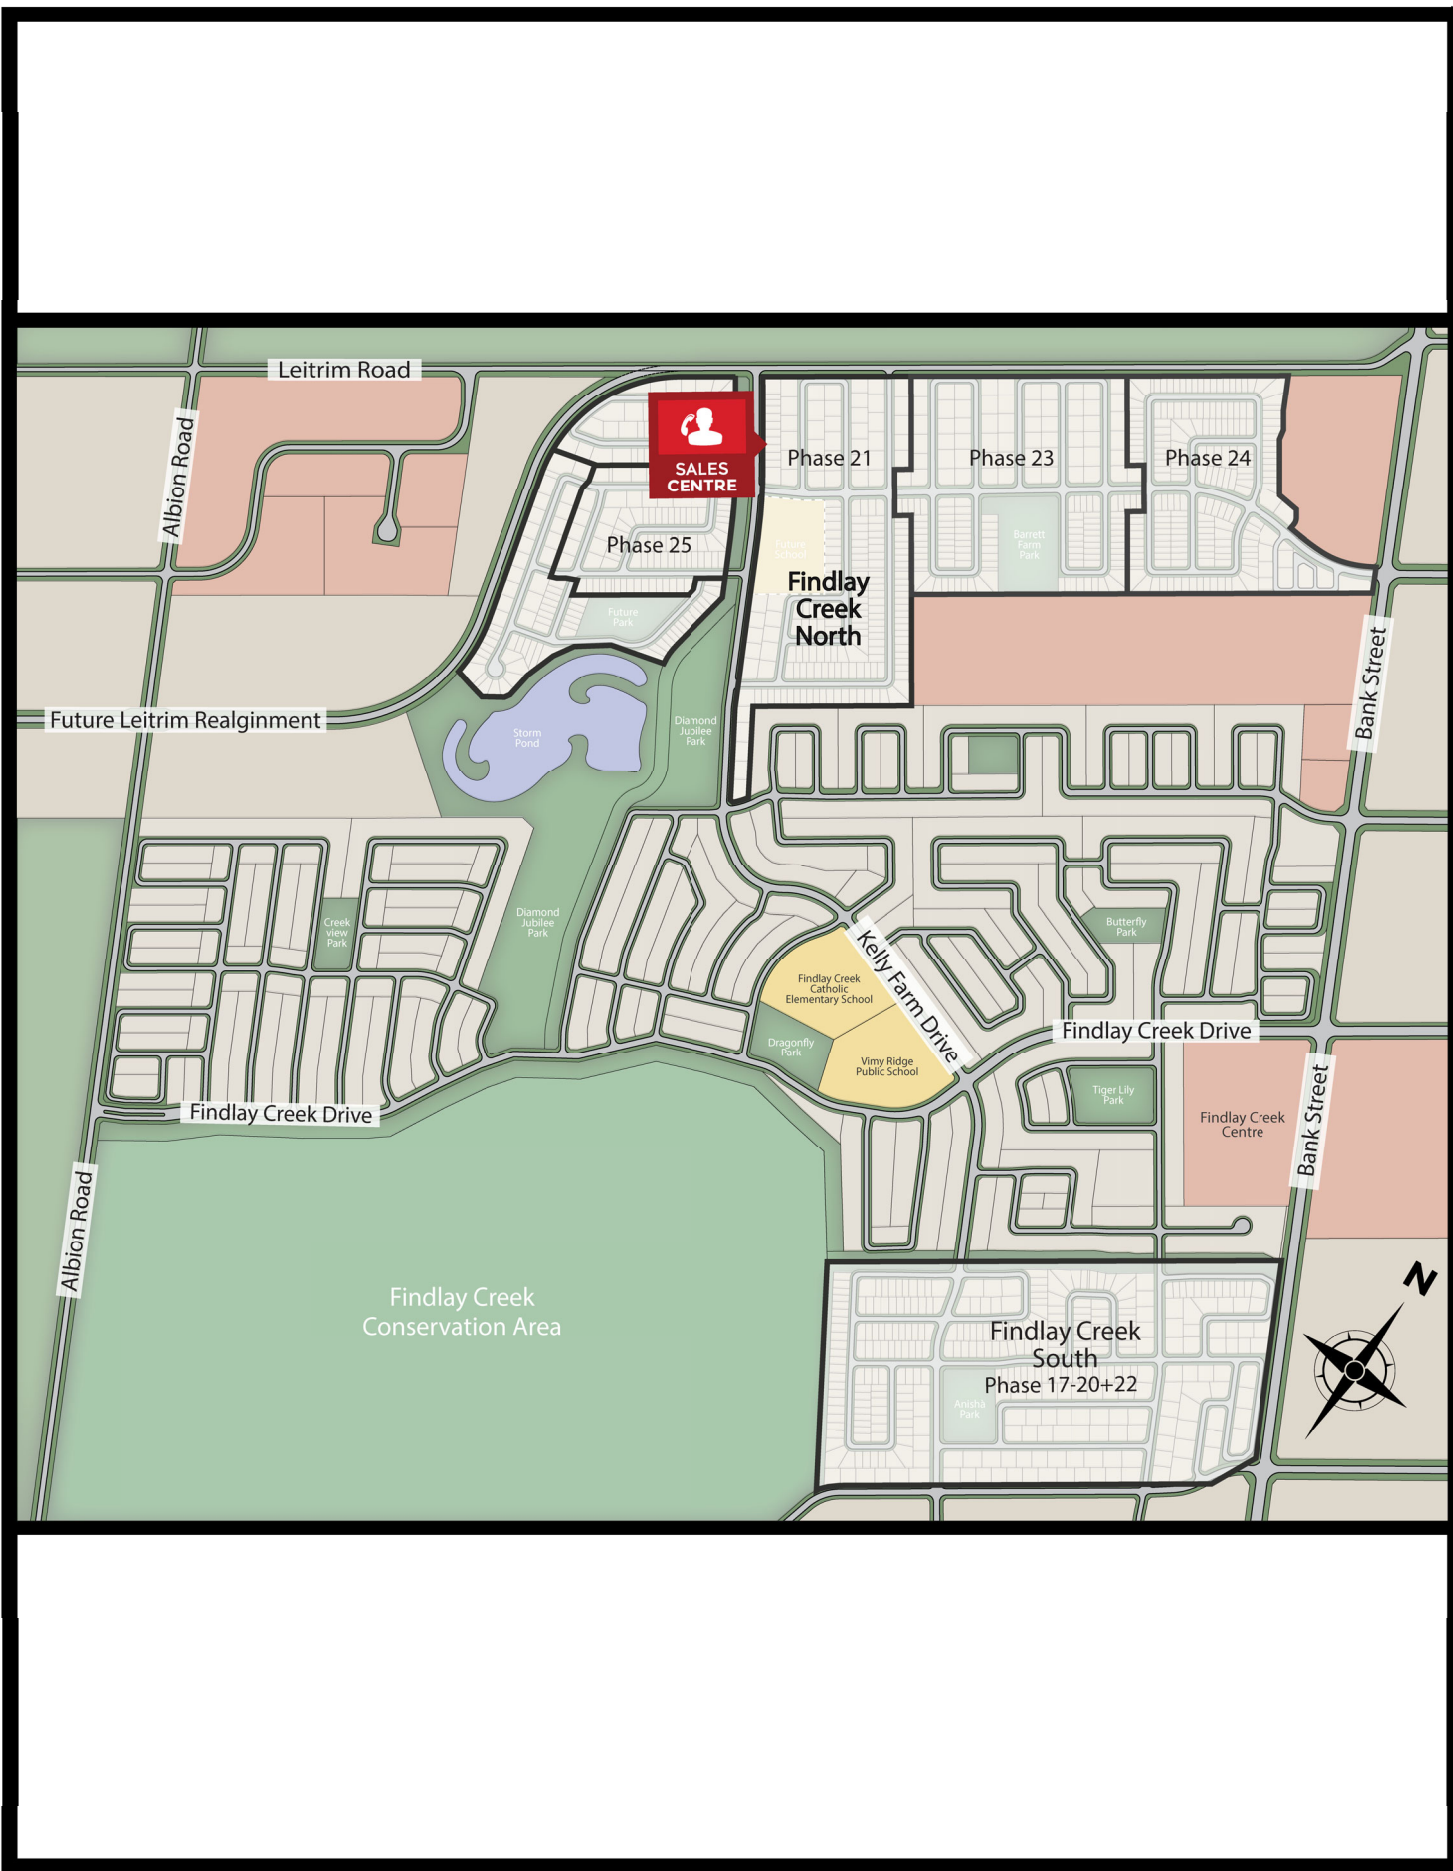

- Singles**
- 35' Single Lot
 - 38' Single Lot
 - 44' Single Lot
- Attached**
- Townhome
- Phase 25**
- Sold
 - Conditional
 - Early Occupancy

E. & O.E. SUBJECT TO CHANGE WITHOUT NOTICE.

May 27, 2026

Singles	Manors
 35' Single Lot	 Manors
 38' Single Lot	 Sold
 45' Single Lot	 Conditional
Phase 23 	 Early Occupancy
Phase 24 	 Look-out