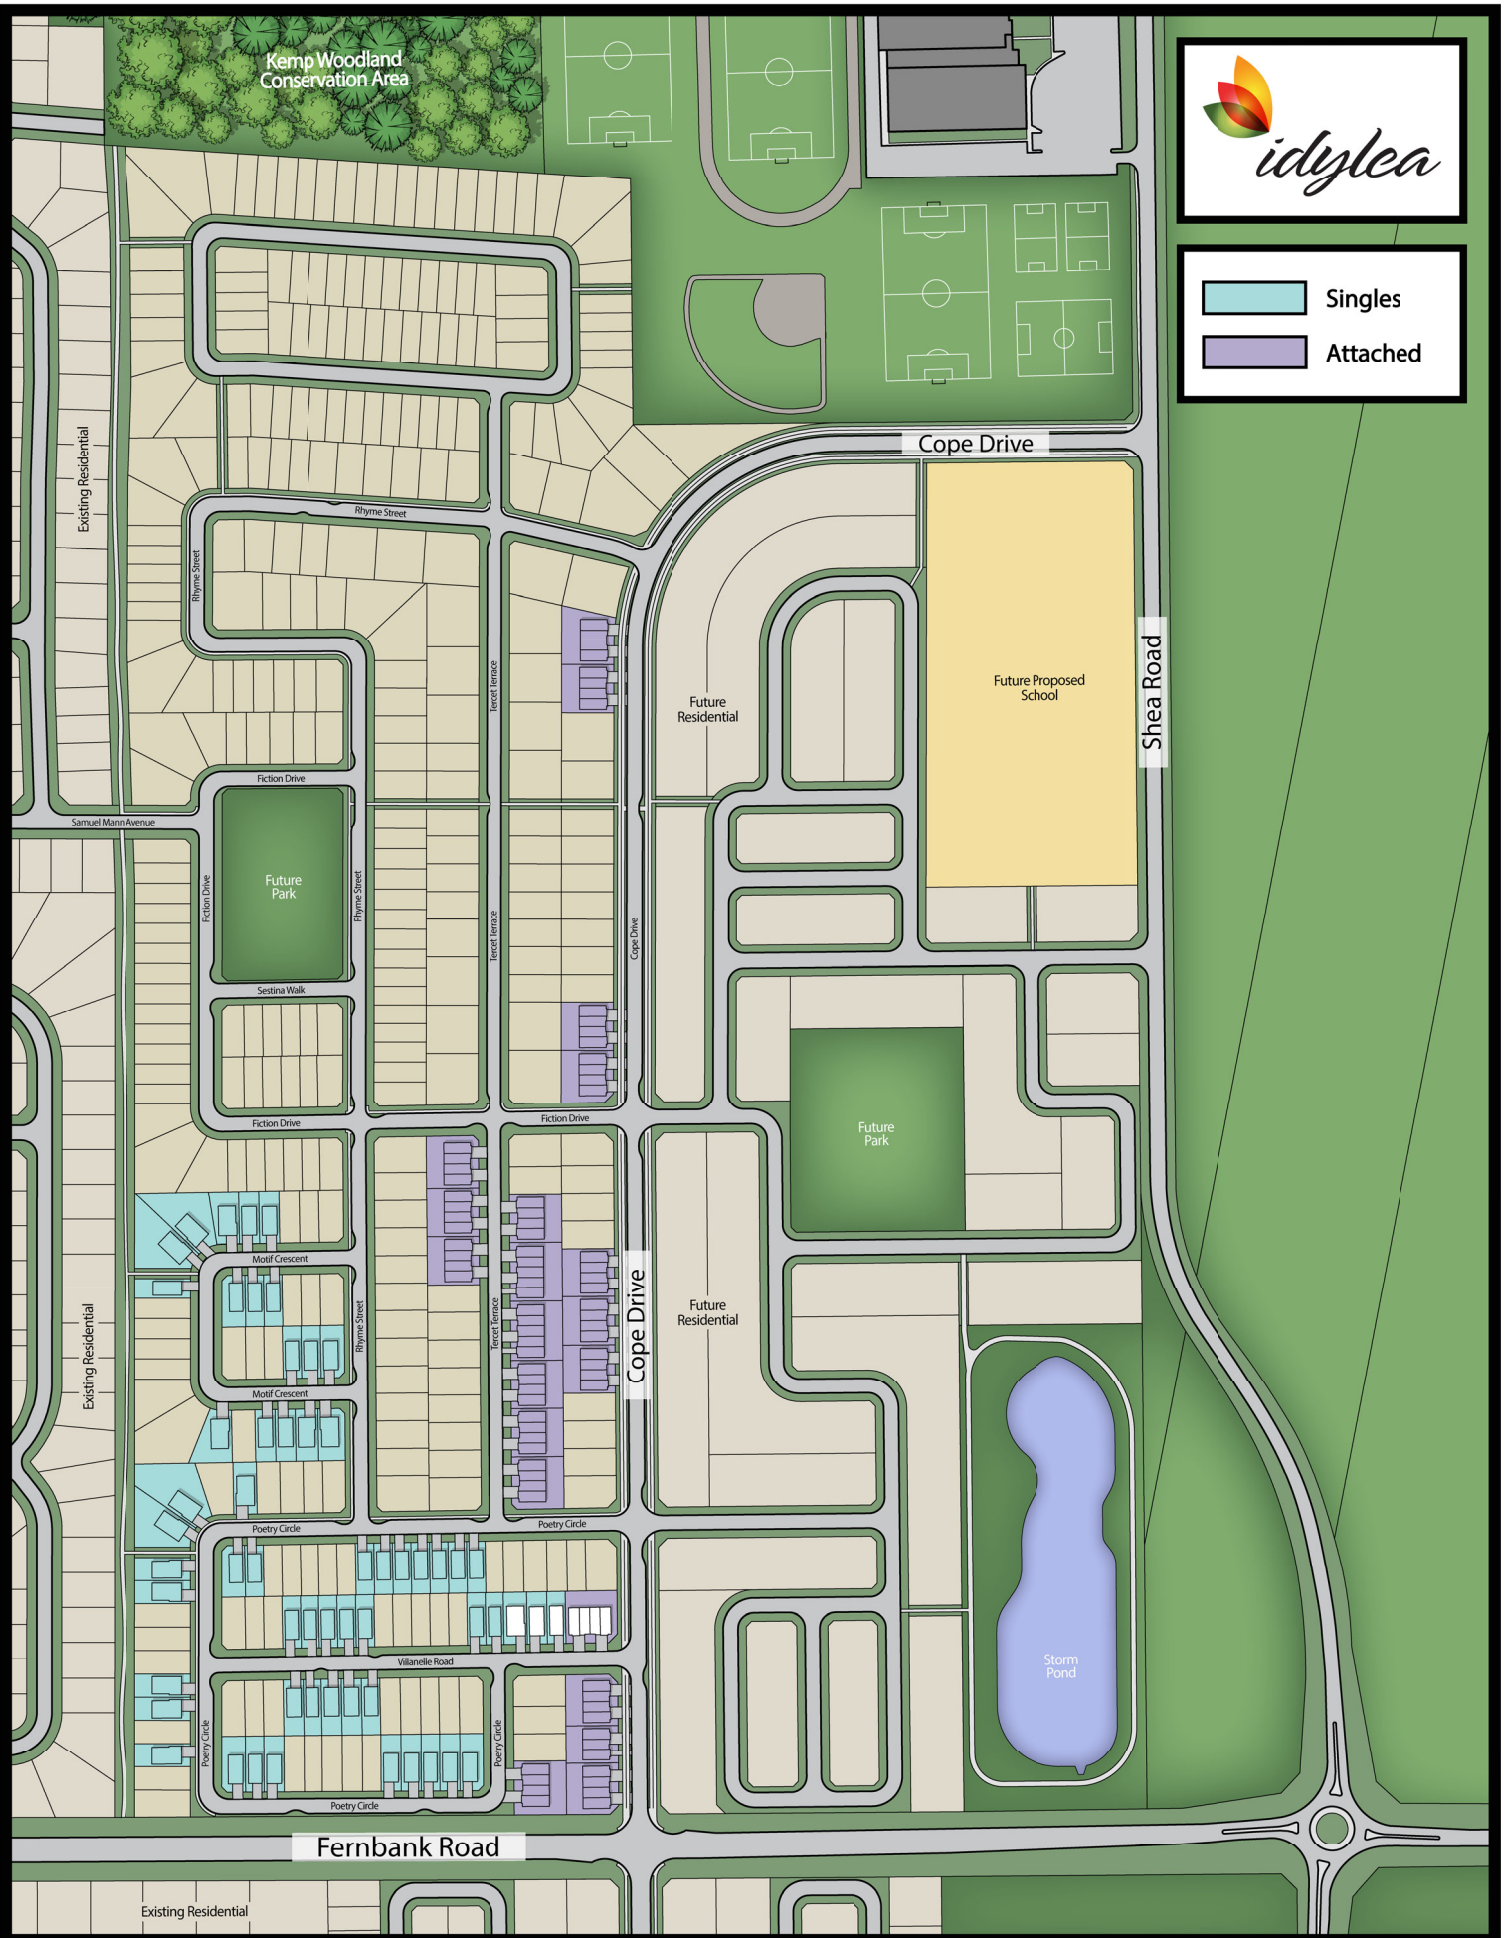

Attached Homes

Townhome

Singles

35' Single Lot

38' Single Lot

44' Single Lot

Sold

Conditional

Model Type Selected

Reserved

Finishes Selected

Walk-out Lower Level

Look-out Lower Level

Phase 1

Kemp Woodland
Conservation Area

-  Singles
-  Attached