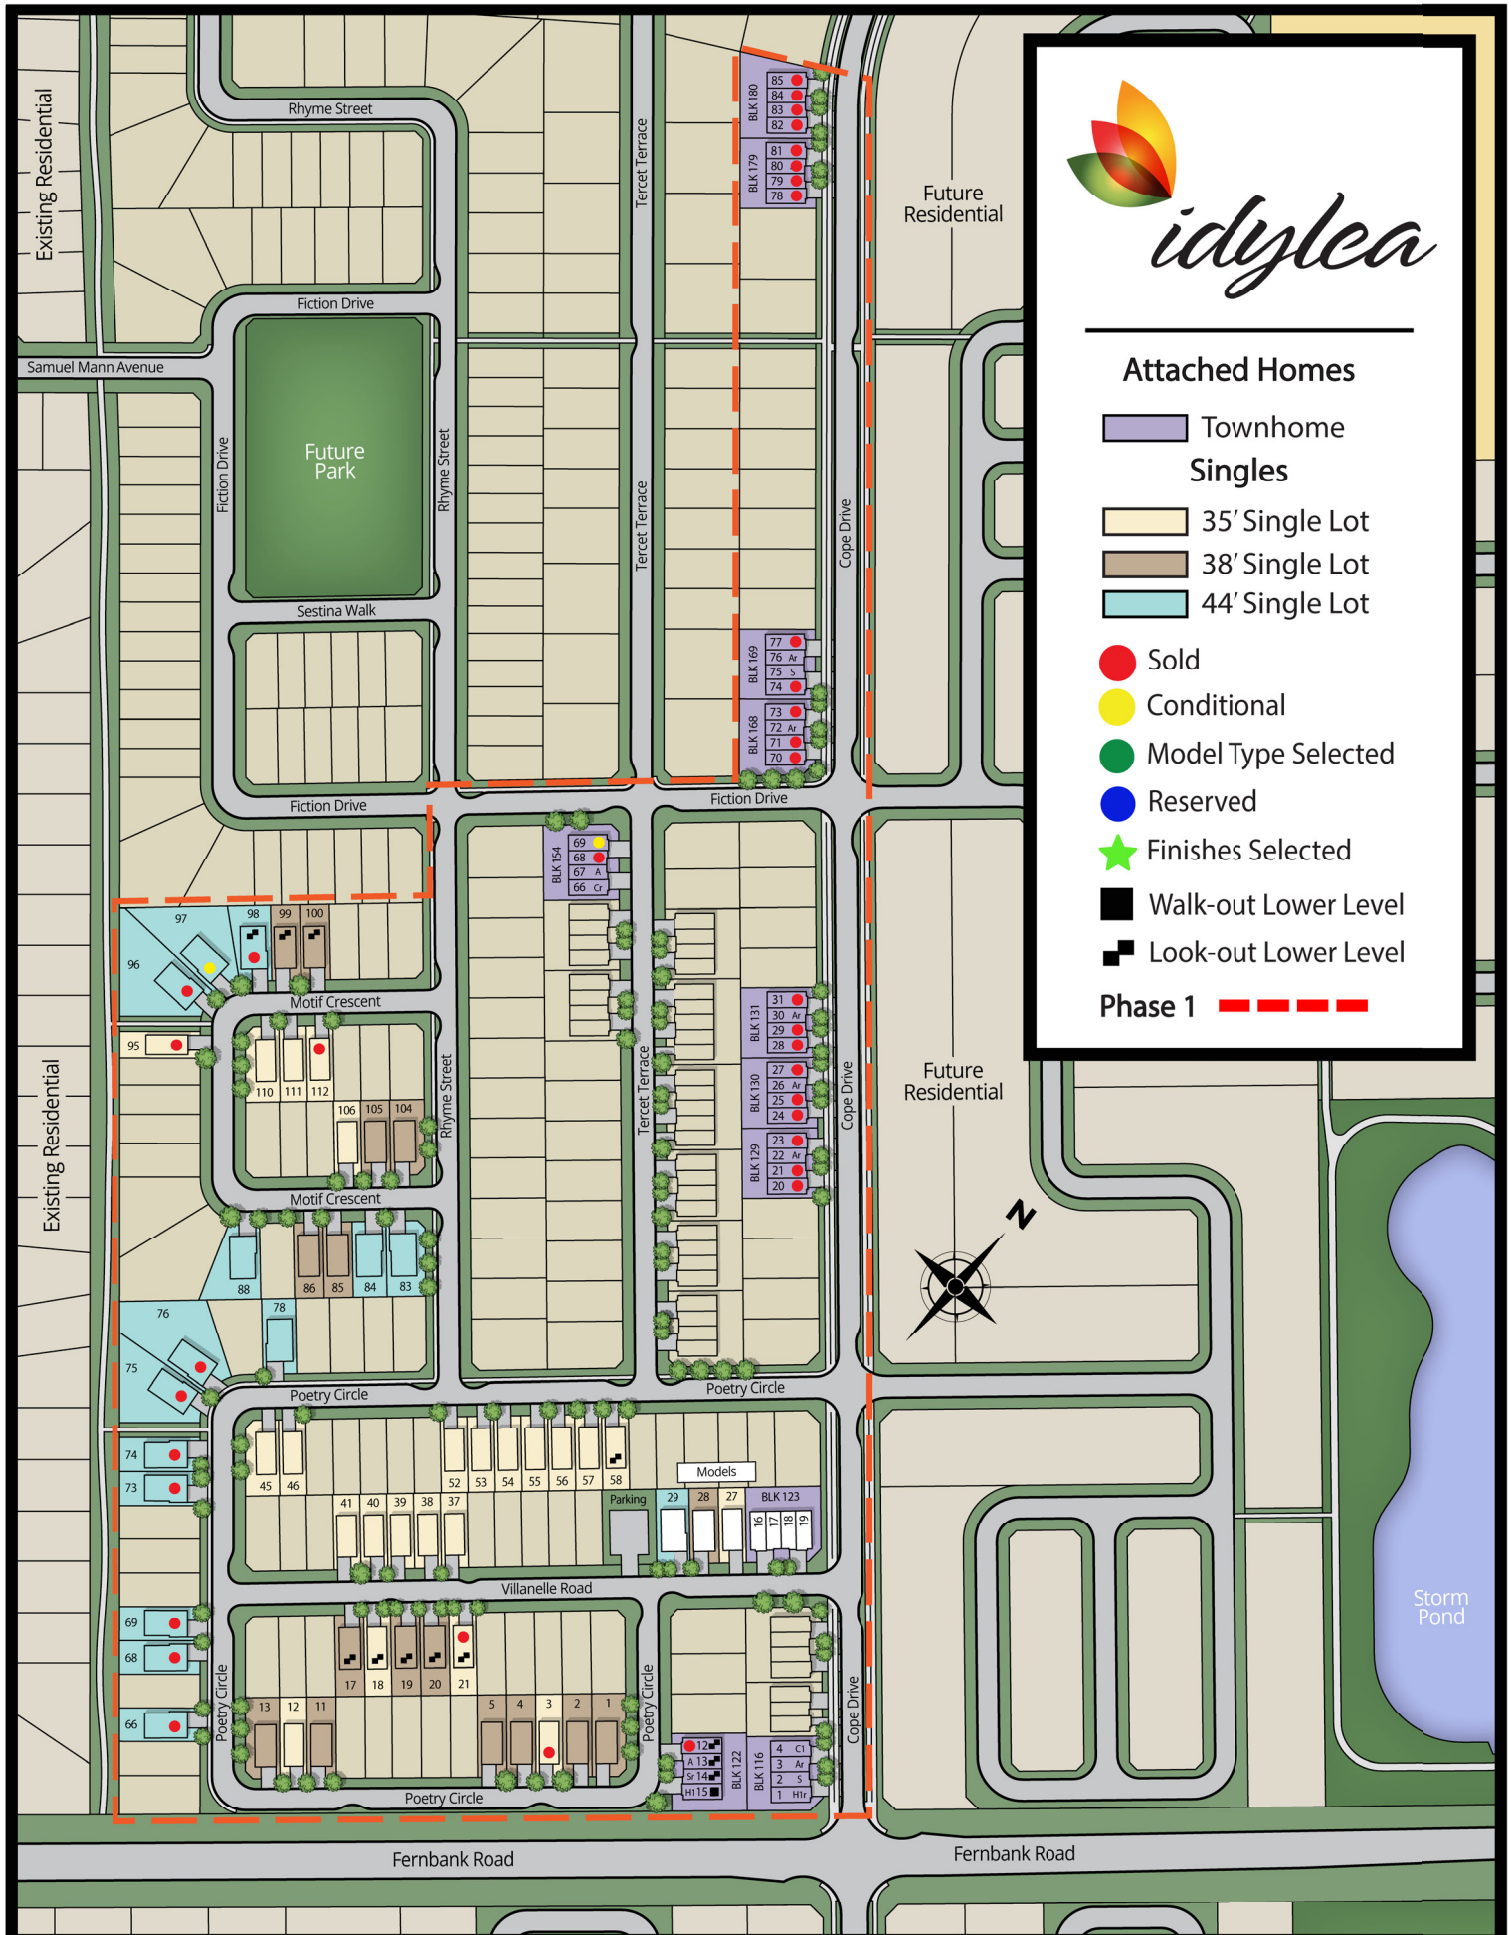

Attached Homes

Townhome

Singles

35' Single Lot

38' Single Lot

44' Single Lot

Sold

Conditional

Model Type Selected

Reserved

Finishes Selected

Walk-out Lower Level

Look-out Lower Level

Phase 1

Kemp Woodland
Conservation Area

-  Singles
-  Attached