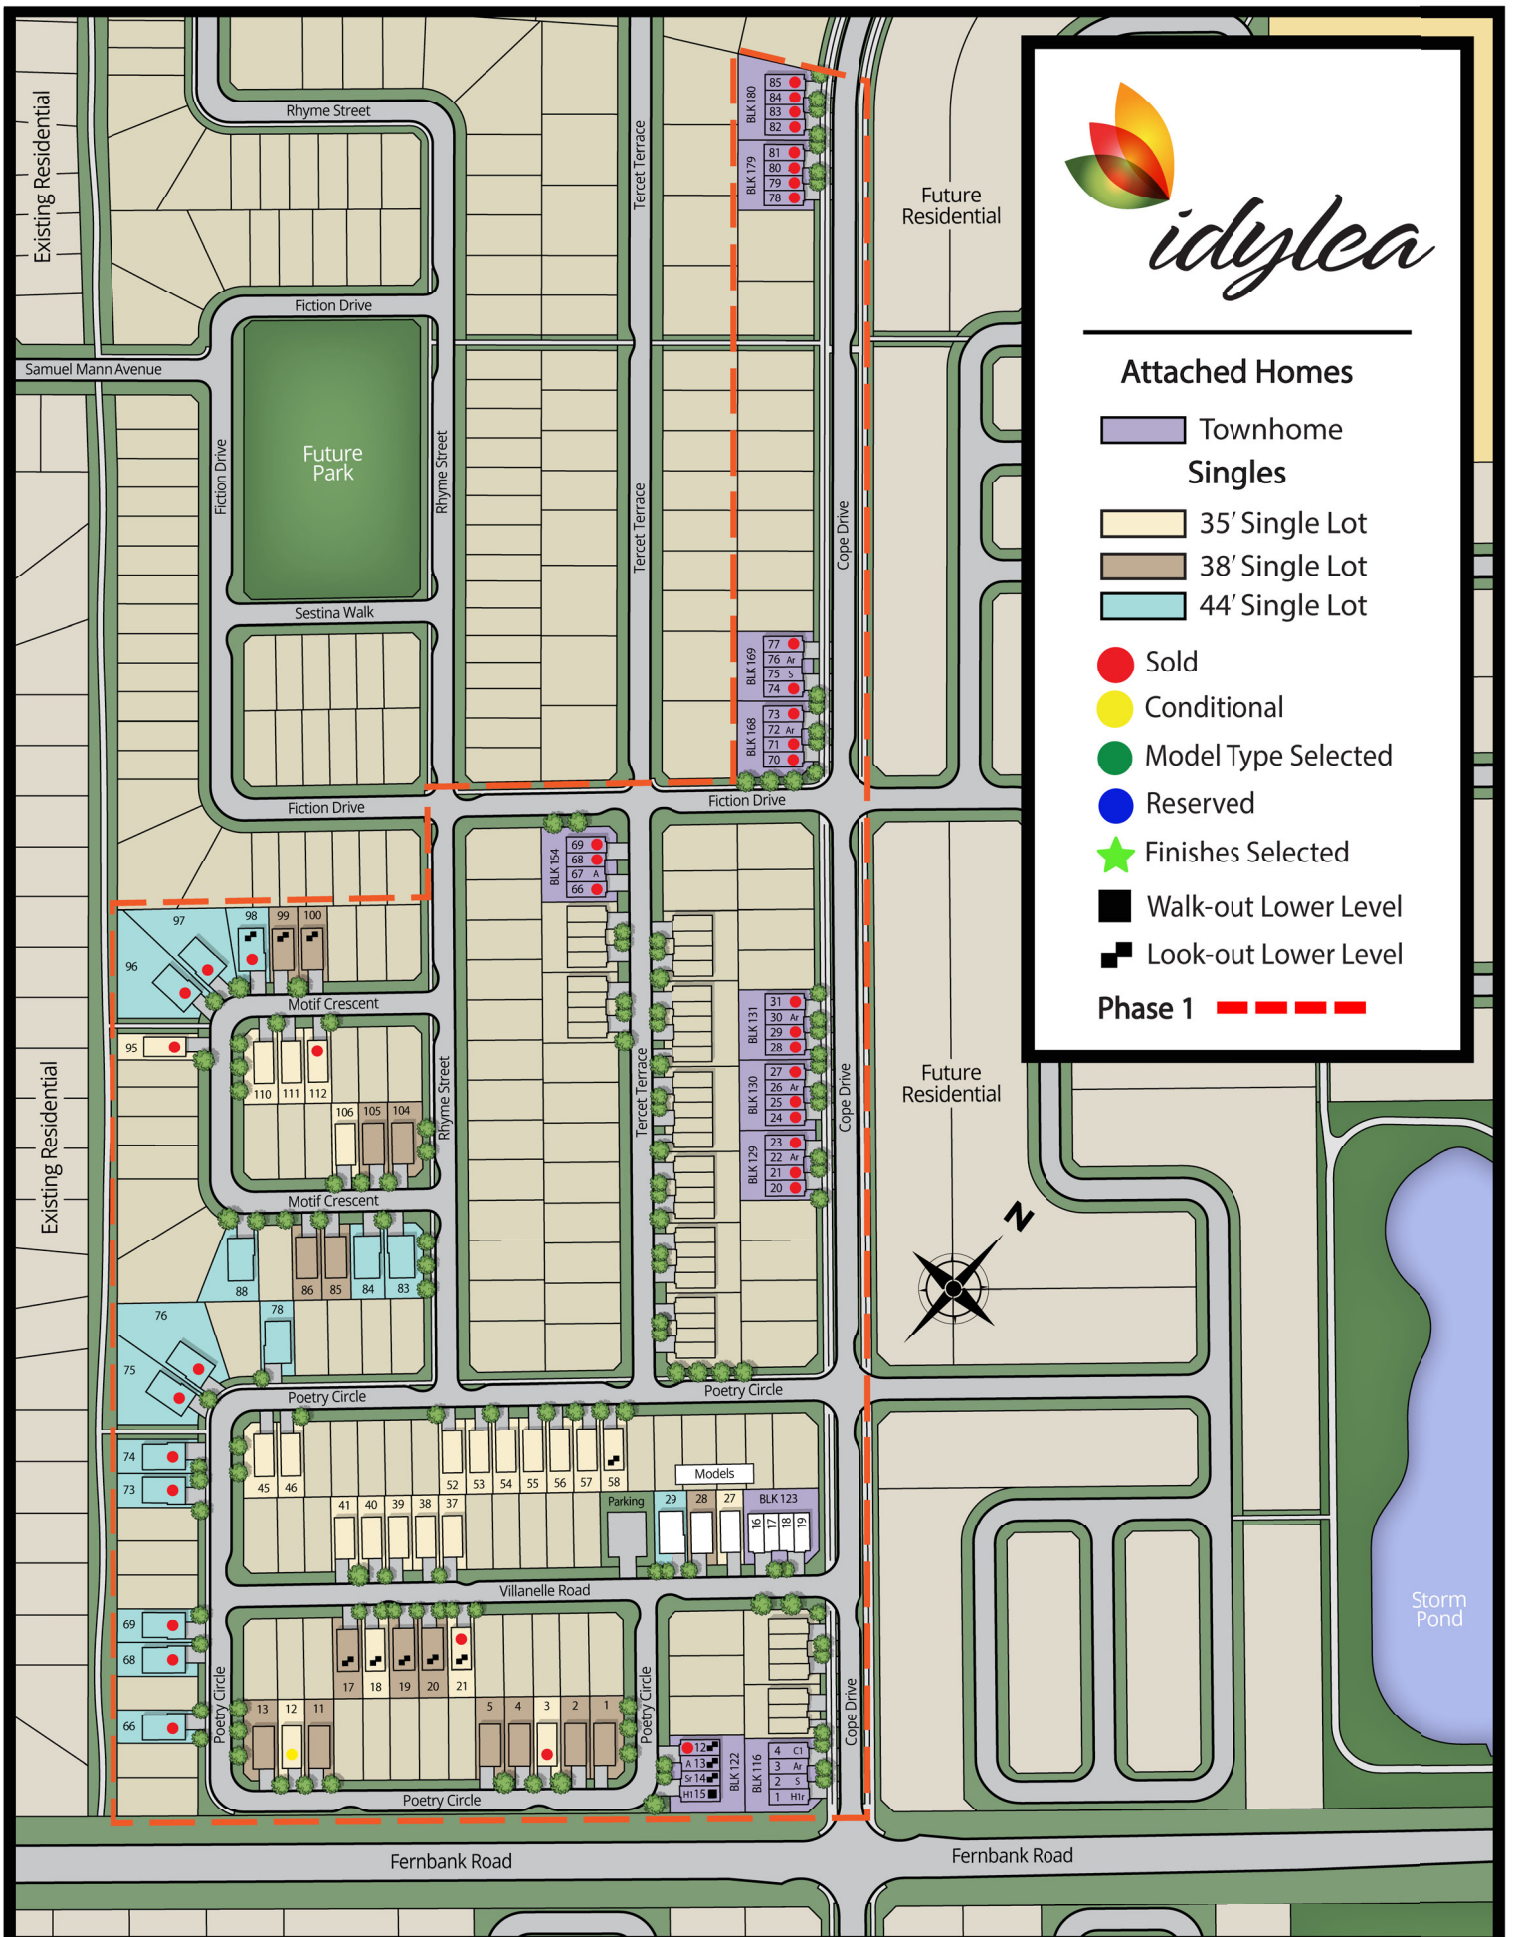

Attached Homes

Townhome

Singles

35' Single Lot

38' Single Lot

44' Single Lot

Sold

Conditional

Model Type Selected

Reserved

Finishes Selected

Walk-out Lower Level

Look-out Lower Level

Phase 1

Kemp Woodland
Conservation Area

-  Singles
-  Attached