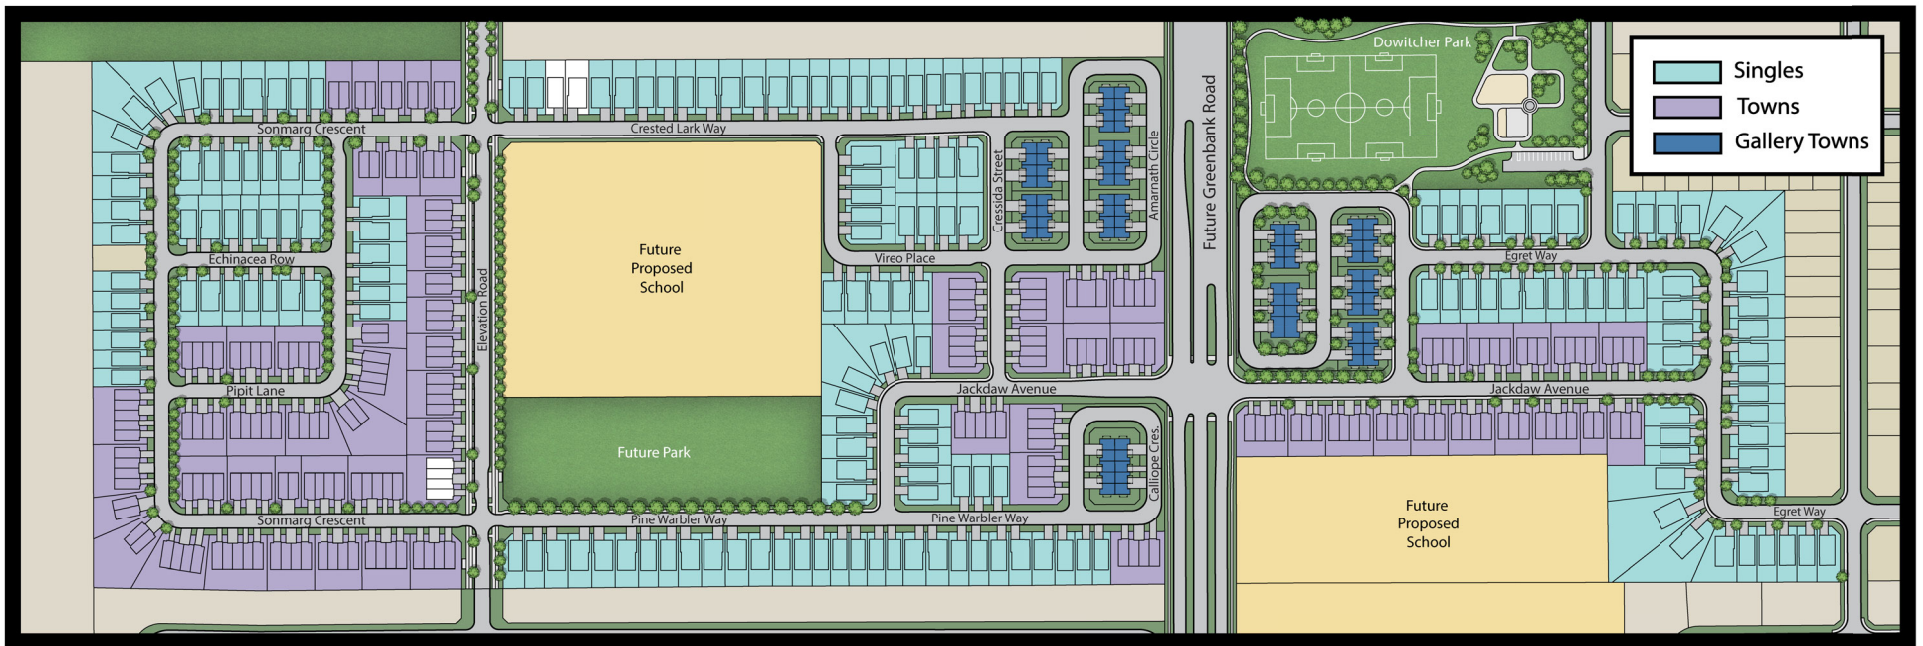

Pine Warbler Way

Future Residential

THE MEADOWS

Singles

- 35' Single Lot
- 38' Single Lot
- 44' Single Lot

Attached Homes

- Townhouses

Status

- Sold
- Conditional
- Early Occupancy

Phase

- Look-out
- Walk-out
- Phase 7
- Phase 8

Models
86 85 84 83 81 80 79 78 77 74 73 72 71 70 69 67 66 65 64 63 62

SALES CENTRE

Models
308 307 306 305

BLK 59

E. & O.E. SUBJECT TO CHANGE WITHOUT NOTICE.