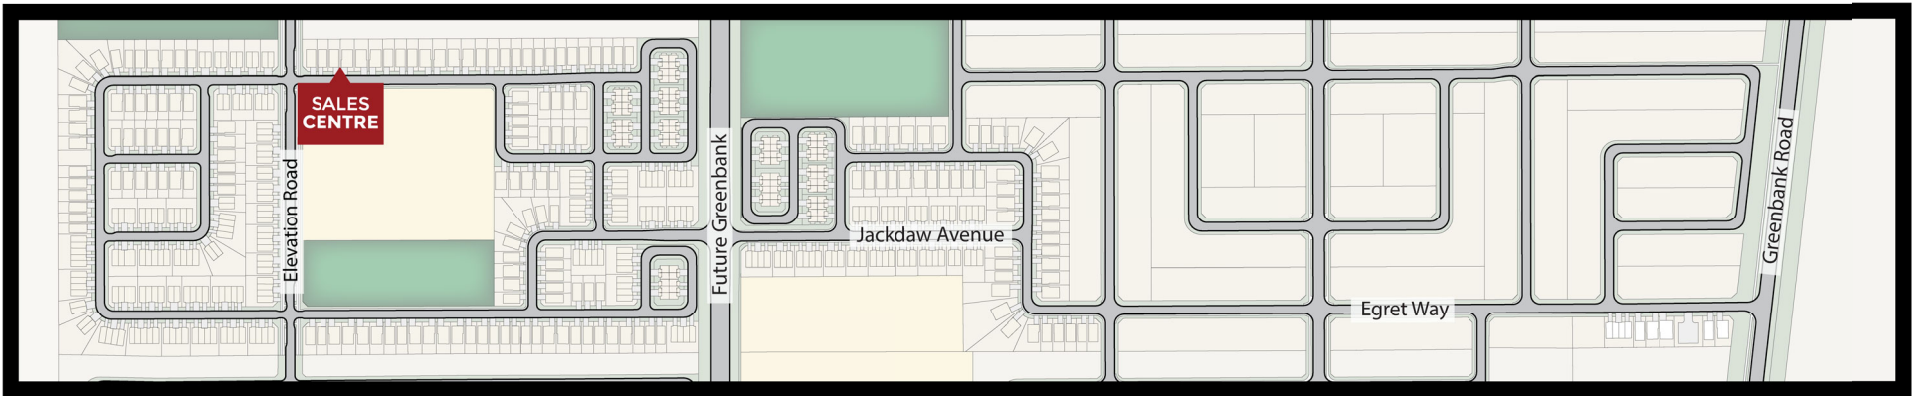

Pine Warbler Way

Future Residential

THE MEADOWS

Singles

- 35' Single Lot
- 38' Single Lot
- 44' Single Lot

Attached Homes

- Townhouses

Status

- Sold
- Conditional
- Early Occupancy

Phase

- Look-out
- Walk-out
- Phase 7
- Phase 8

Models
86 85 84 83 81 80 79 78 77 74 73 72 71 70 69 67 66 65 64 63 62

SALES CENTRE

Models
308 307 306 305

BLK 59

E. & O.E. SUBJECT TO CHANGE WITHOUT NOTICE.