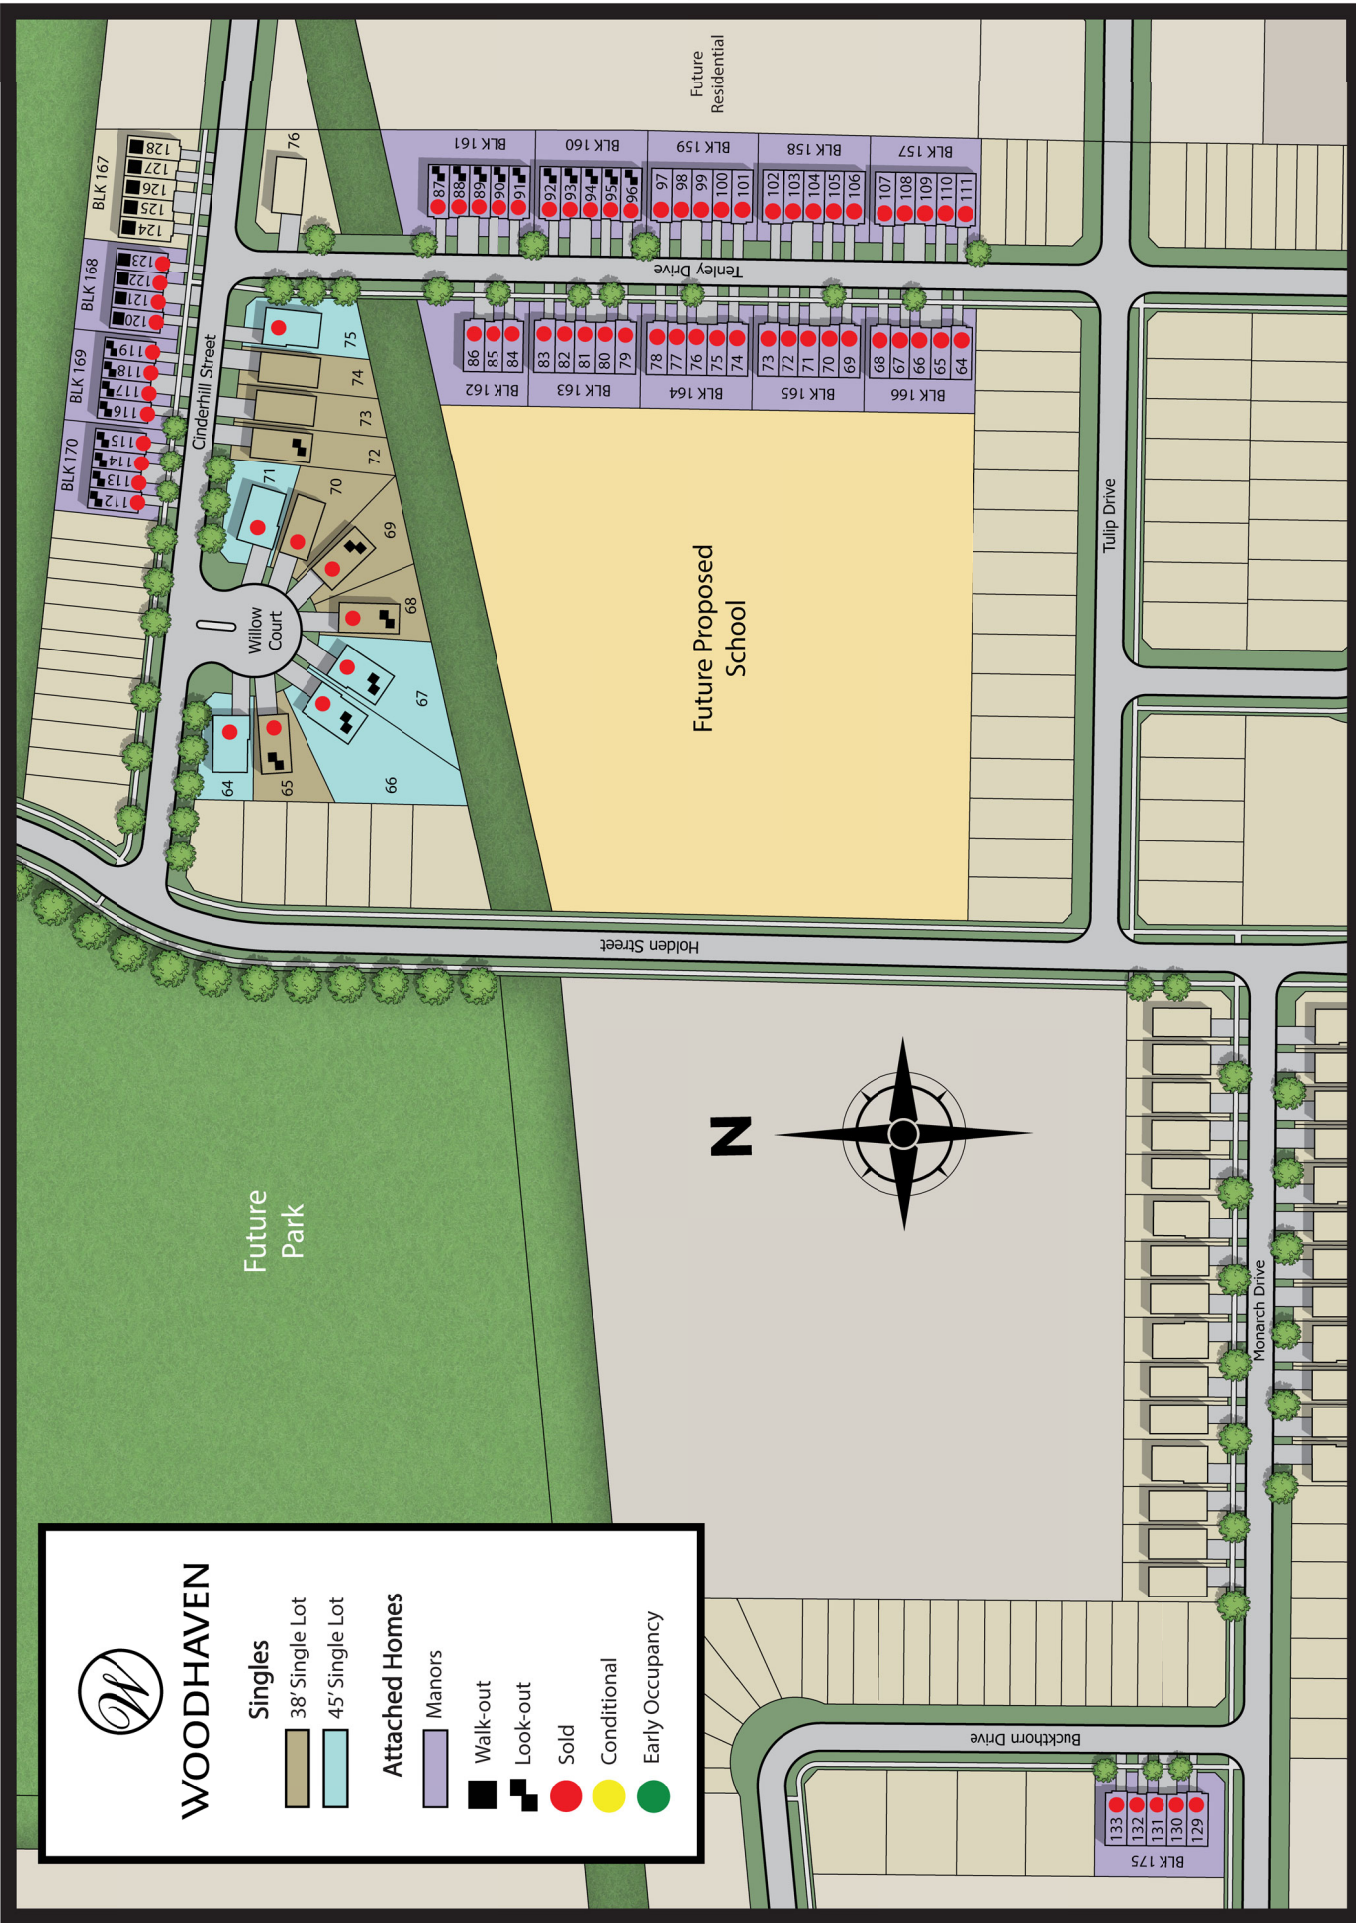

WOODHAVEN

Singles

- 38' Single Lot
- 45' Single Lot

Phase 6

Phase 7

- Look-out
- Sold
- Conditional
- Early Occupancy

WOODHAVEN

- Singles**
- 35' Single Lot
 - 38' Single Lot
 - 45' Single Lot

- Attached Homes**
- Townhome

- Look-out**
- Walk-out
 - Model Restrictions
- Sold**
- Conditional
- Phase 8**
- Phase 9**

E. & O.E. SUBJECT TO CHANGE WITHOUT NOTICE.

June 3, 2026

April 29, 2026

E. & O.E. SUBJECT TO CHANGE WITHOUT NOTICE.

WOODHAVEN

Singles

- 38' Single Lot
- 45' Single Lot

Attached Homes

- Manors
- Walk-out
- Look-out
- Sold
- Conditional
- Early Occupancy