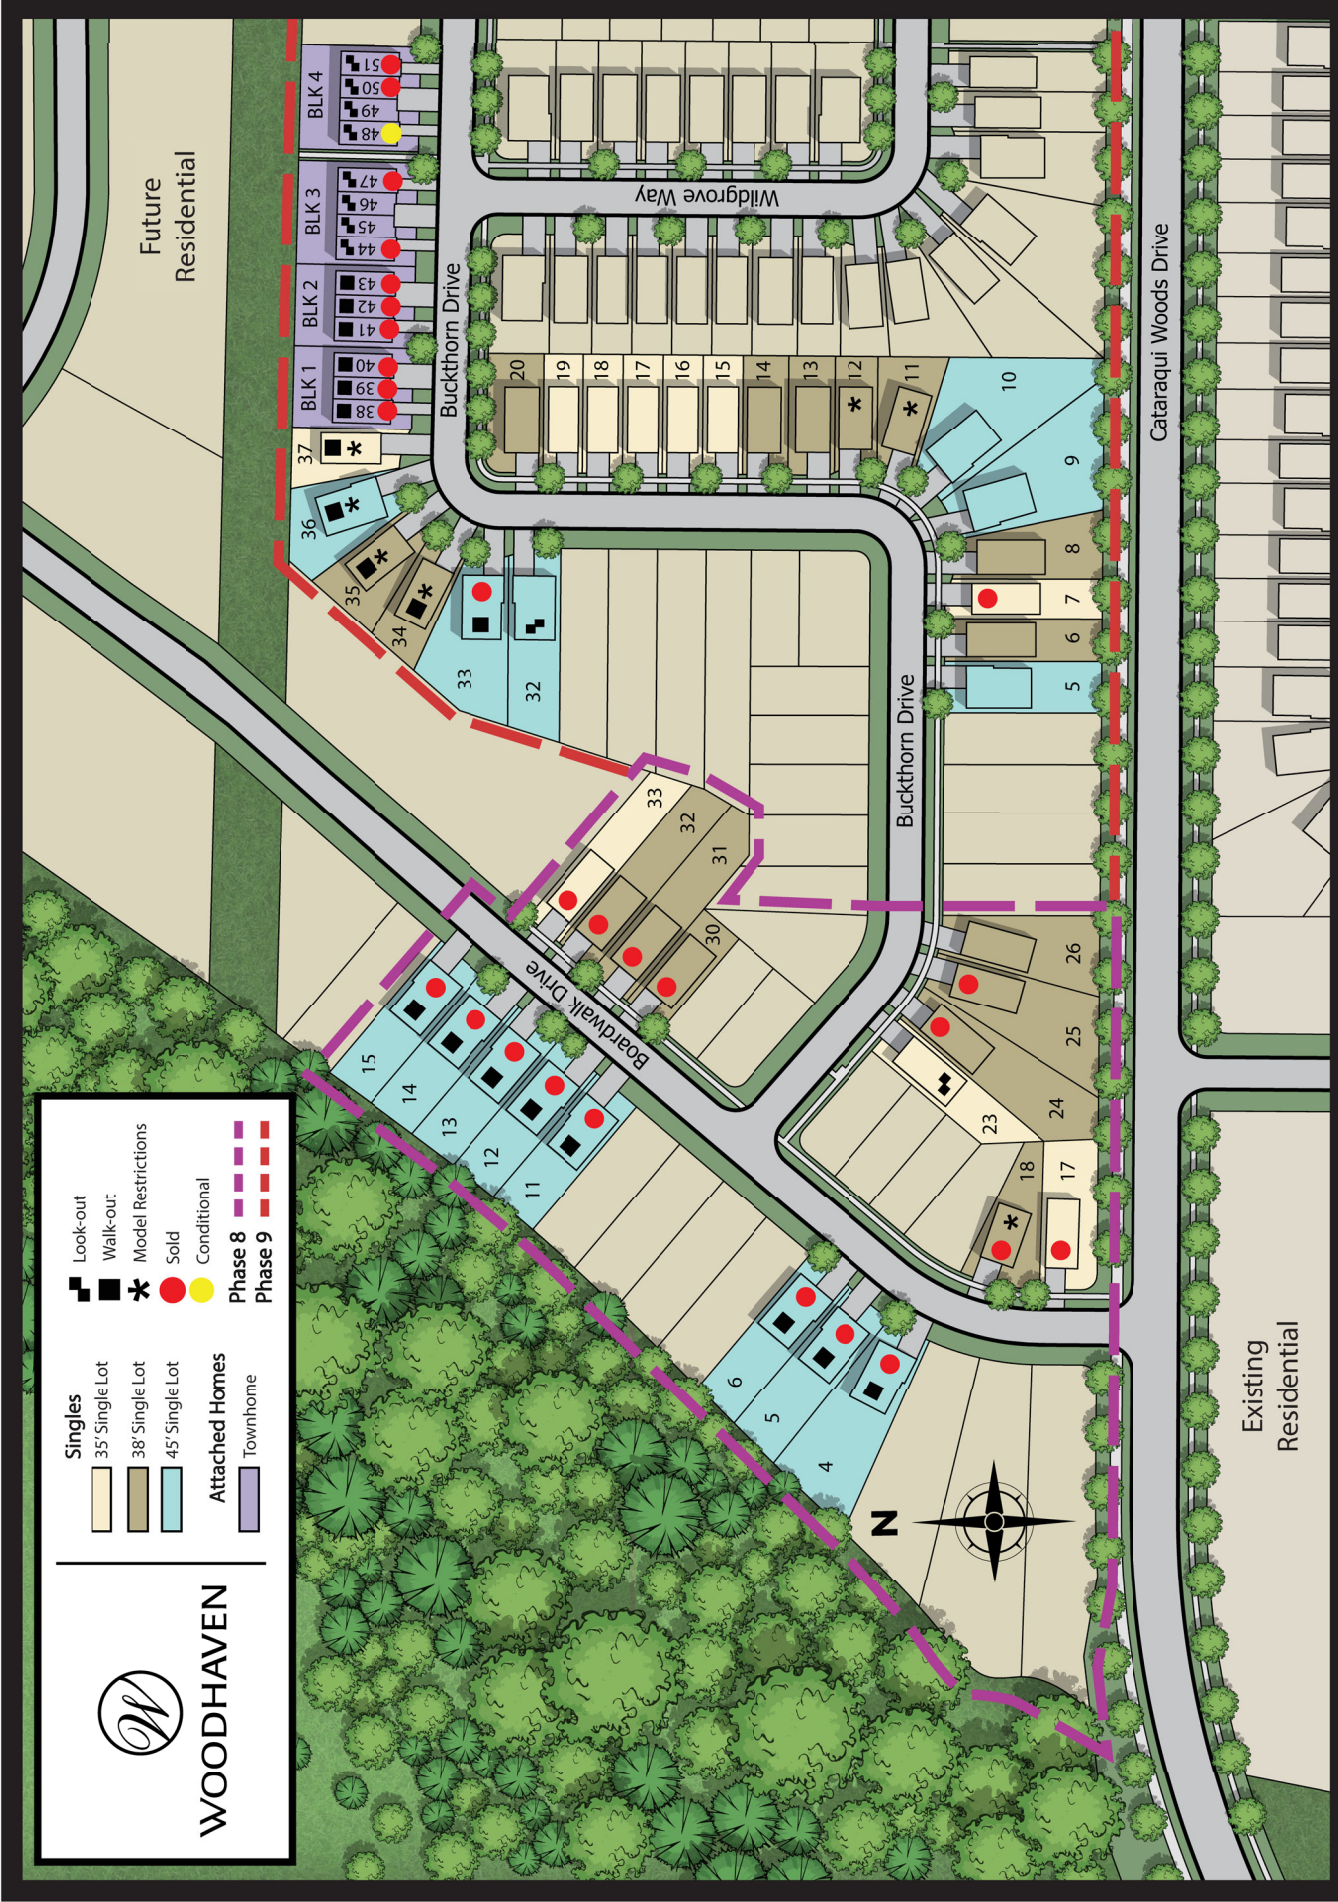

WOODHAVEN

Singles

- 38' Single Lot
- 45' Single Lot

Phase 6

Phase 7

- Look-out
- Sold
- Conditional
- Early Occupancy

WOODHAVEN

- Singles**
- 35' Single Lot
 - 38' Single Lot
 - 45' Single Lot

- Attached Homes**
- Townhome

- Look-out**
- Walk-out
 - Model Restrictions
- Sold**
- Conditional
- Phase 8**
- Phase 9**

E. & O.E. SUBJECT TO CHANGE WITHOUT NOTICE.

June 3, 2026

April 29, 2026

E. & O.E. SUBJECT TO CHANGE WITHOUT NOTICE.

WOODHAVEN

Singles

- 38' Single Lot
- 45' Single Lot

Attached Homes

- Manors
- Walk-out
- Look-out
- Sold
- Conditional
- Early Occupancy