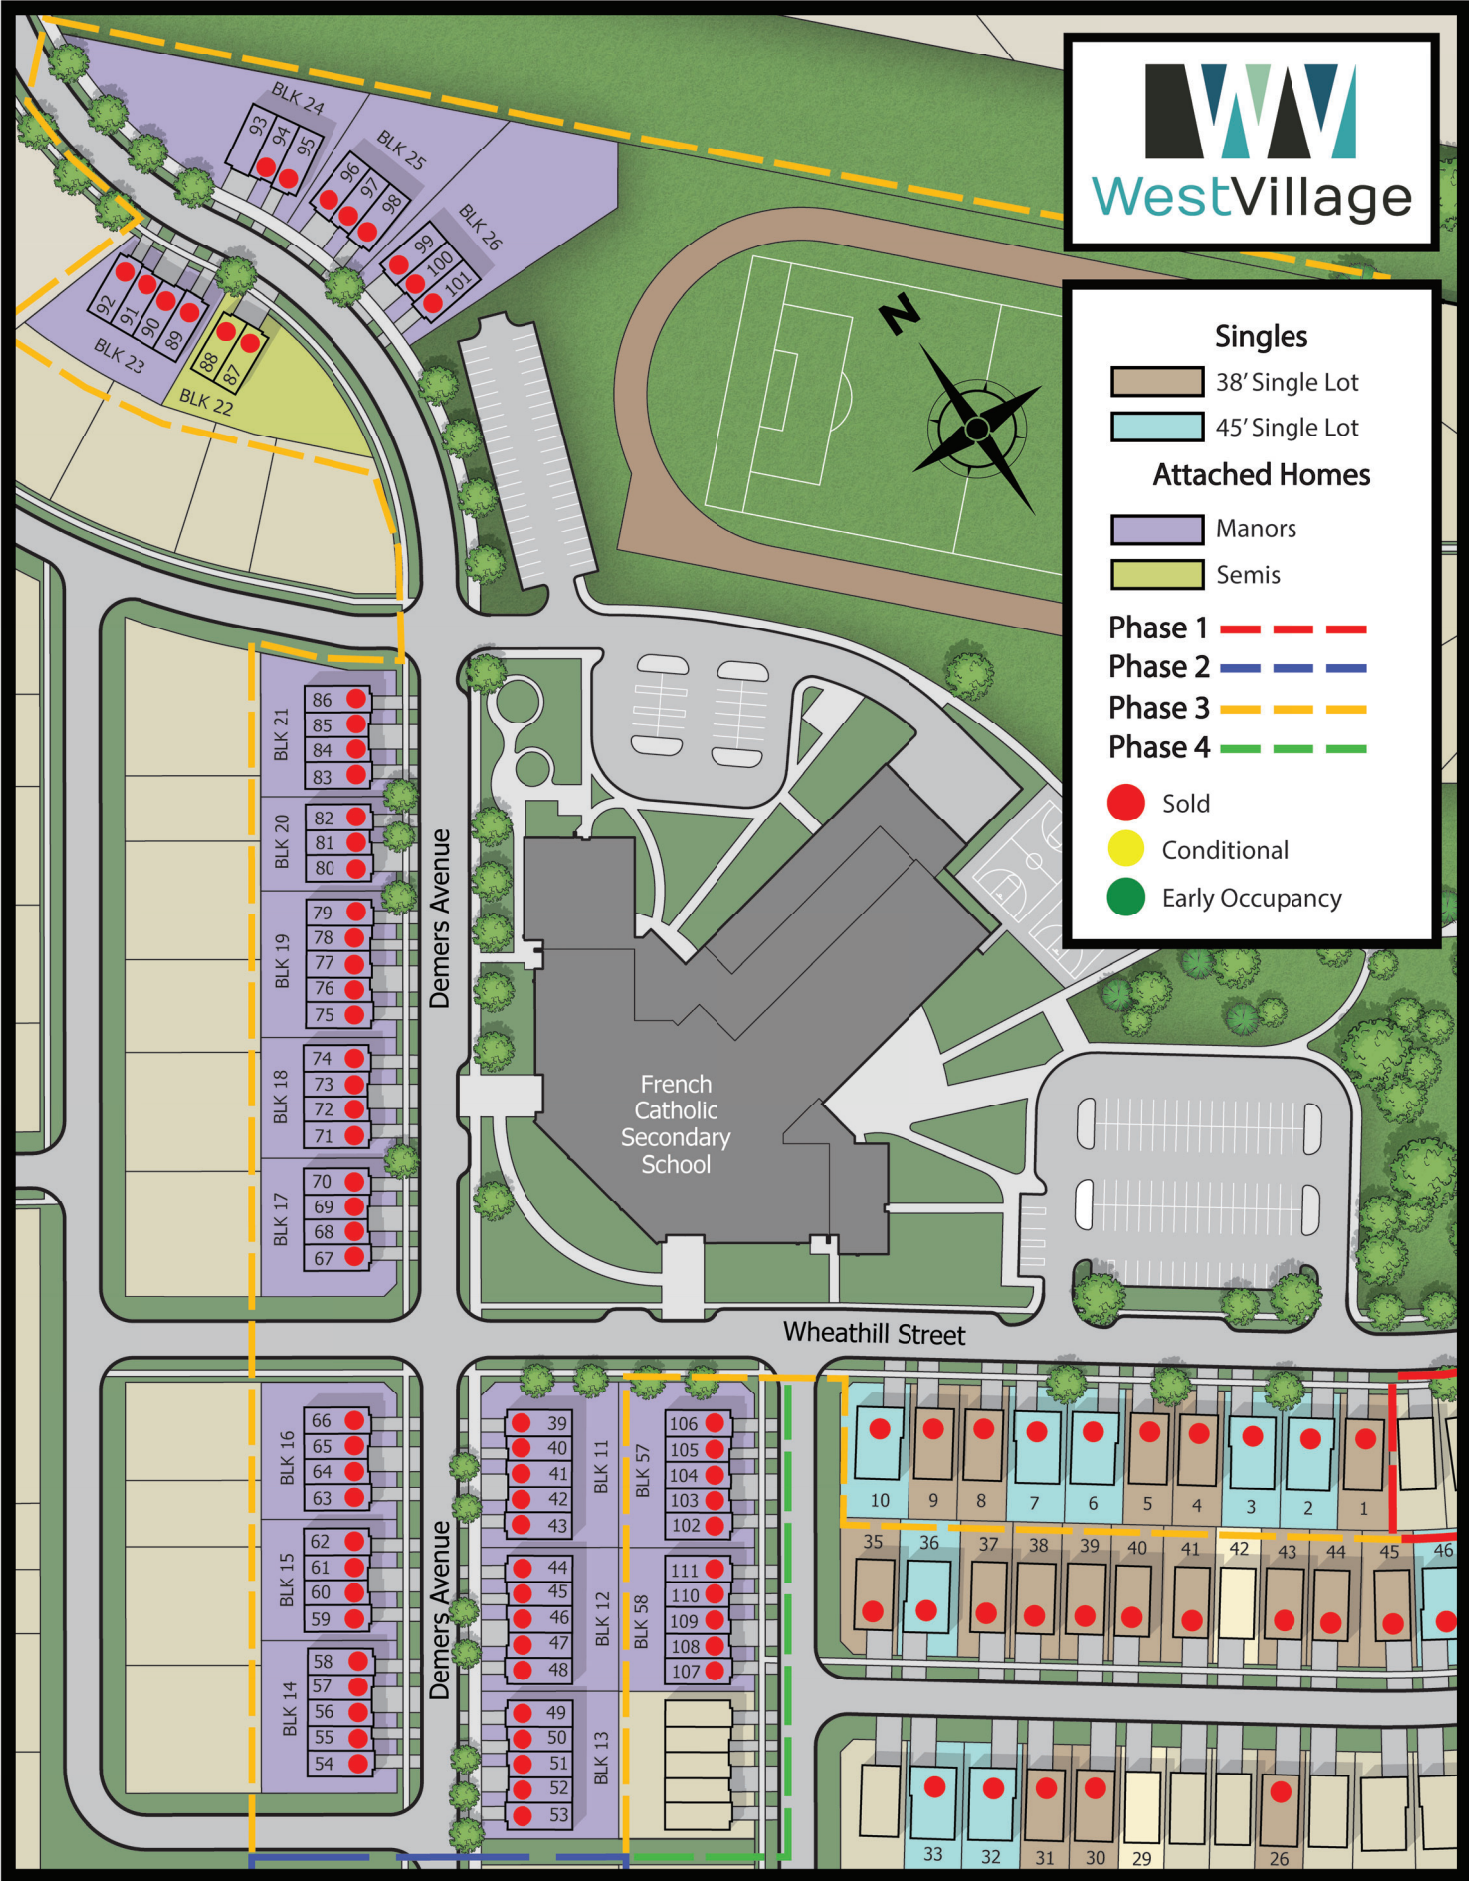

Singles

- 38' Single Lot
- 45' Single Lot

Attached Homes

- Manors
- Semis

Phase 1 (Red dashed line)

Phase 2 (Blue dashed line)

Phase 3 (Yellow dashed line)

Phase 4 (Green dashed line)

- Sold (Red circle)
- Conditional (Yellow circle)
- Early Occupancy (Green circle)

E. & O.E. SUBJECT TO CHANGE WITHOUT NOTICE.

Singles	Phase 1	Phase 2	Phase 3	Phase 4	Sold	Conditional	Walk-out	Look-out
35' Single Lot	[Red dashed line]	[Blue dashed line]	[Yellow dashed line]	[Green dashed line]	[Red dot]	[Yellow dot]	[Black square]	[Black square]
38' Single Lot								
45' Single Lot								
Attached Homes								
Manors								

Attached Homes

- Townhomes
- Phase 1
- Phase 2
- Phase 3
- Phase 4
- Phase 5
- Sold
- Conditional
- Walk-out
- Look-out

E. & O.E. SUBJECT TO CHANGE WITHOUT NOTICE.

	Singles
	Towns

E. & O.E. SUBJECT TO CHANGE WITHOUT NOTICE.