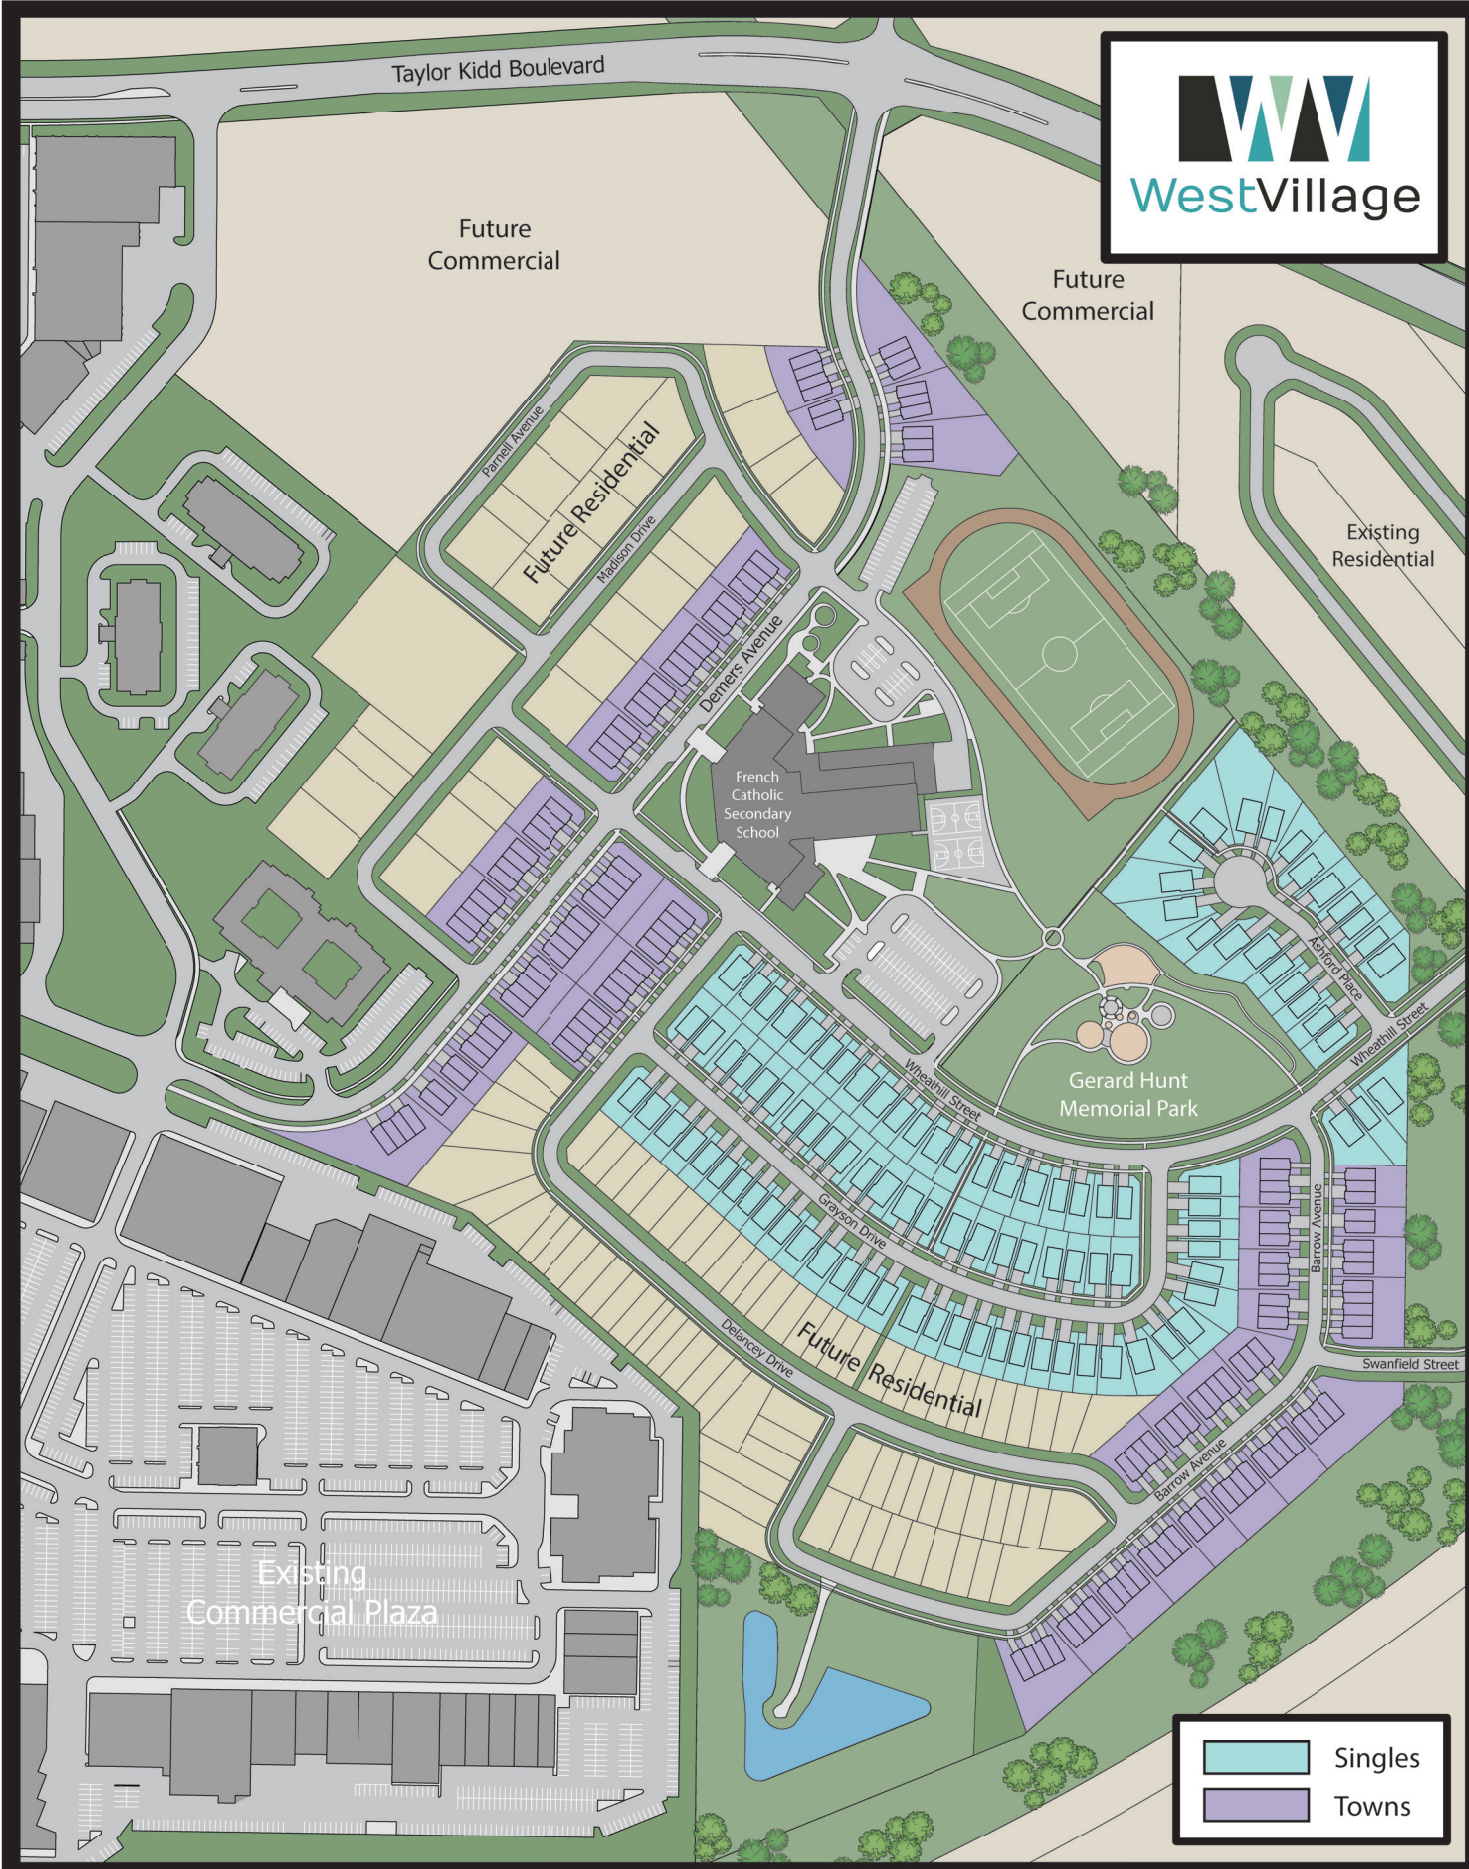

Singles

- 38' Single Lot
- 45' Single Lot

Attached Homes

- Manors
- Semis

Phase 1 (Red dashed line)

Phase 2 (Blue dashed line)

Phase 3 (Yellow dashed line)

Phase 4 (Green dashed line)

- Sold (Red circle)
- Conditional (Yellow circle)
- Early Occupancy (Green circle)

E. & O.E. SUBJECT TO CHANGE WITHOUT NOTICE.

Singles	Phase 1	Phase 2	Phase 3	Phase 4	Sold	Conditional	Walk-out	Look-out
35' Single Lot	[Red dashed line]	[Blue dashed line]	[Yellow dashed line]	[Green dashed line]	[Red dot]	[Yellow dot]	[Black square]	[Black square]
38' Single Lot								
45' Single Lot								
Attached Homes								
Manors								

Attached Homes

- Townhomes
- Phase 1
- Phase 2
- Phase 3
- Phase 4
- Phase 5
- Sold
- Conditional
- Walk-out
- Look-out

E. & O.E. SUBJECT TO CHANGE WITHOUT NOTICE.

	Singles
	Towns

E. & O.E. SUBJECT TO CHANGE WITHOUT NOTICE.