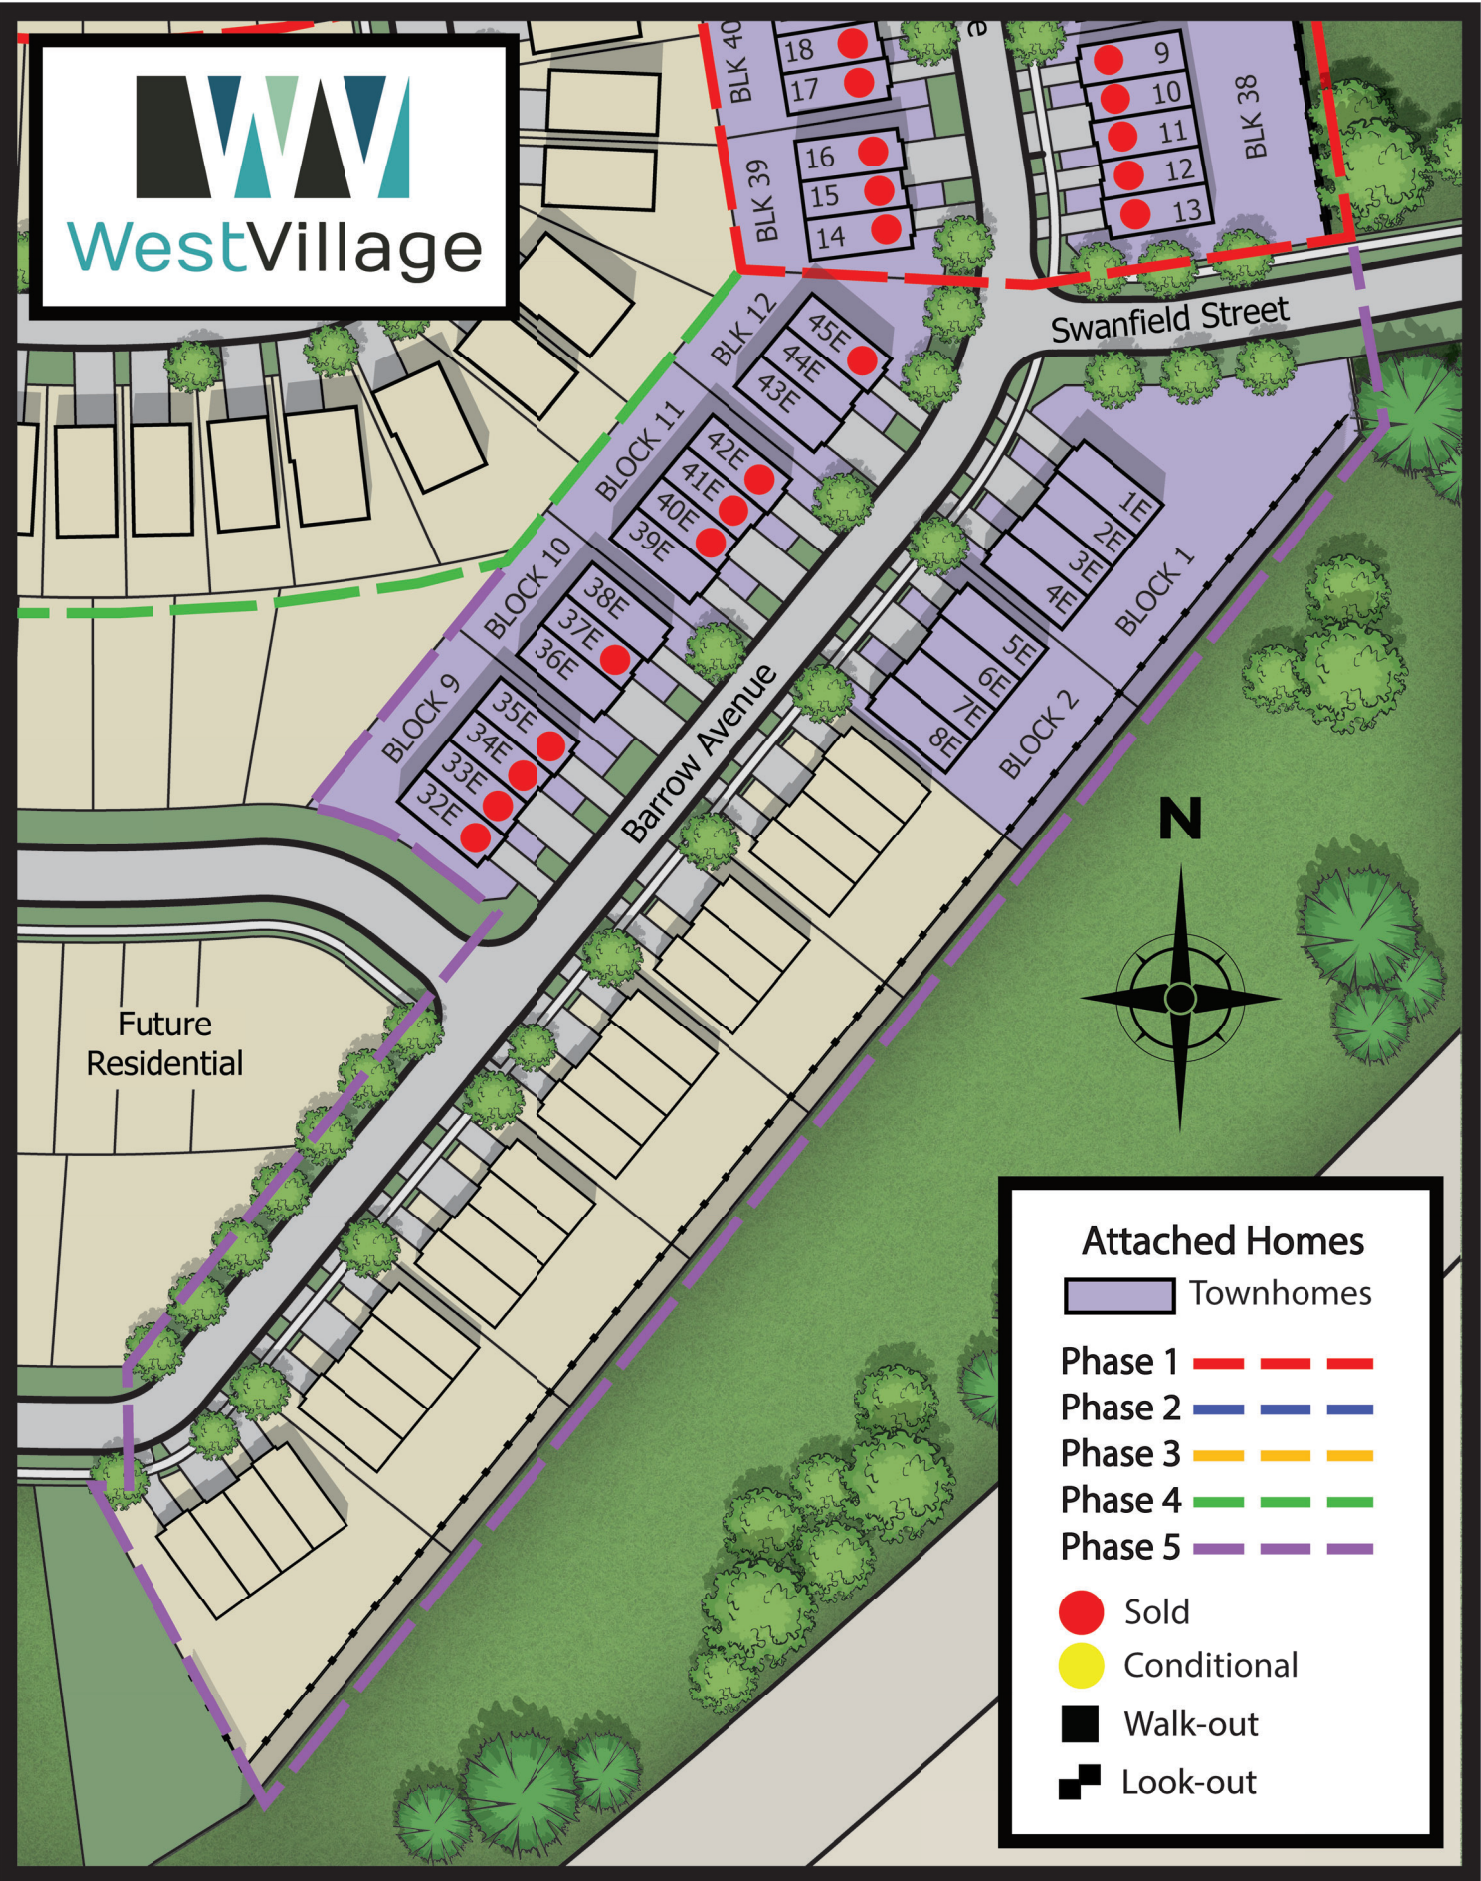

Singles

- 38' Single Lot
- 45' Single Lot

Attached Homes

- Manors
- Semis

Phase 1 (Red dashed line)

Phase 2 (Blue dashed line)

Phase 3 (Yellow dashed line)

Phase 4 (Green dashed line)

- Sold (Red circle)
- Conditional (Yellow circle)
- Early Occupancy (Green circle)

E. & O.E. SUBJECT TO CHANGE WITHOUT NOTICE.

Singles	Phase 1	Phase 2	Phase 3	Phase 4	Sold	Conditional	Walk-out	Look-out
35' Single Lot	[Red dashed line]	[Blue dashed line]	[Yellow dashed line]	[Green dashed line]	[Red dot]	[Yellow dot]	[Black square]	[Black square]
38' Single Lot								
45' Single Lot								
Attached Homes								
Manors								

Attached Homes

- Townhomes
- Phase 1
- Phase 2
- Phase 3
- Phase 4
- Phase 5
- Sold
- Conditional
- Walk-out
- Look-out

E. & O.E. SUBJECT TO CHANGE WITHOUT NOTICE.

	Singles
	Towns

E. & O.E. SUBJECT TO CHANGE WITHOUT NOTICE.