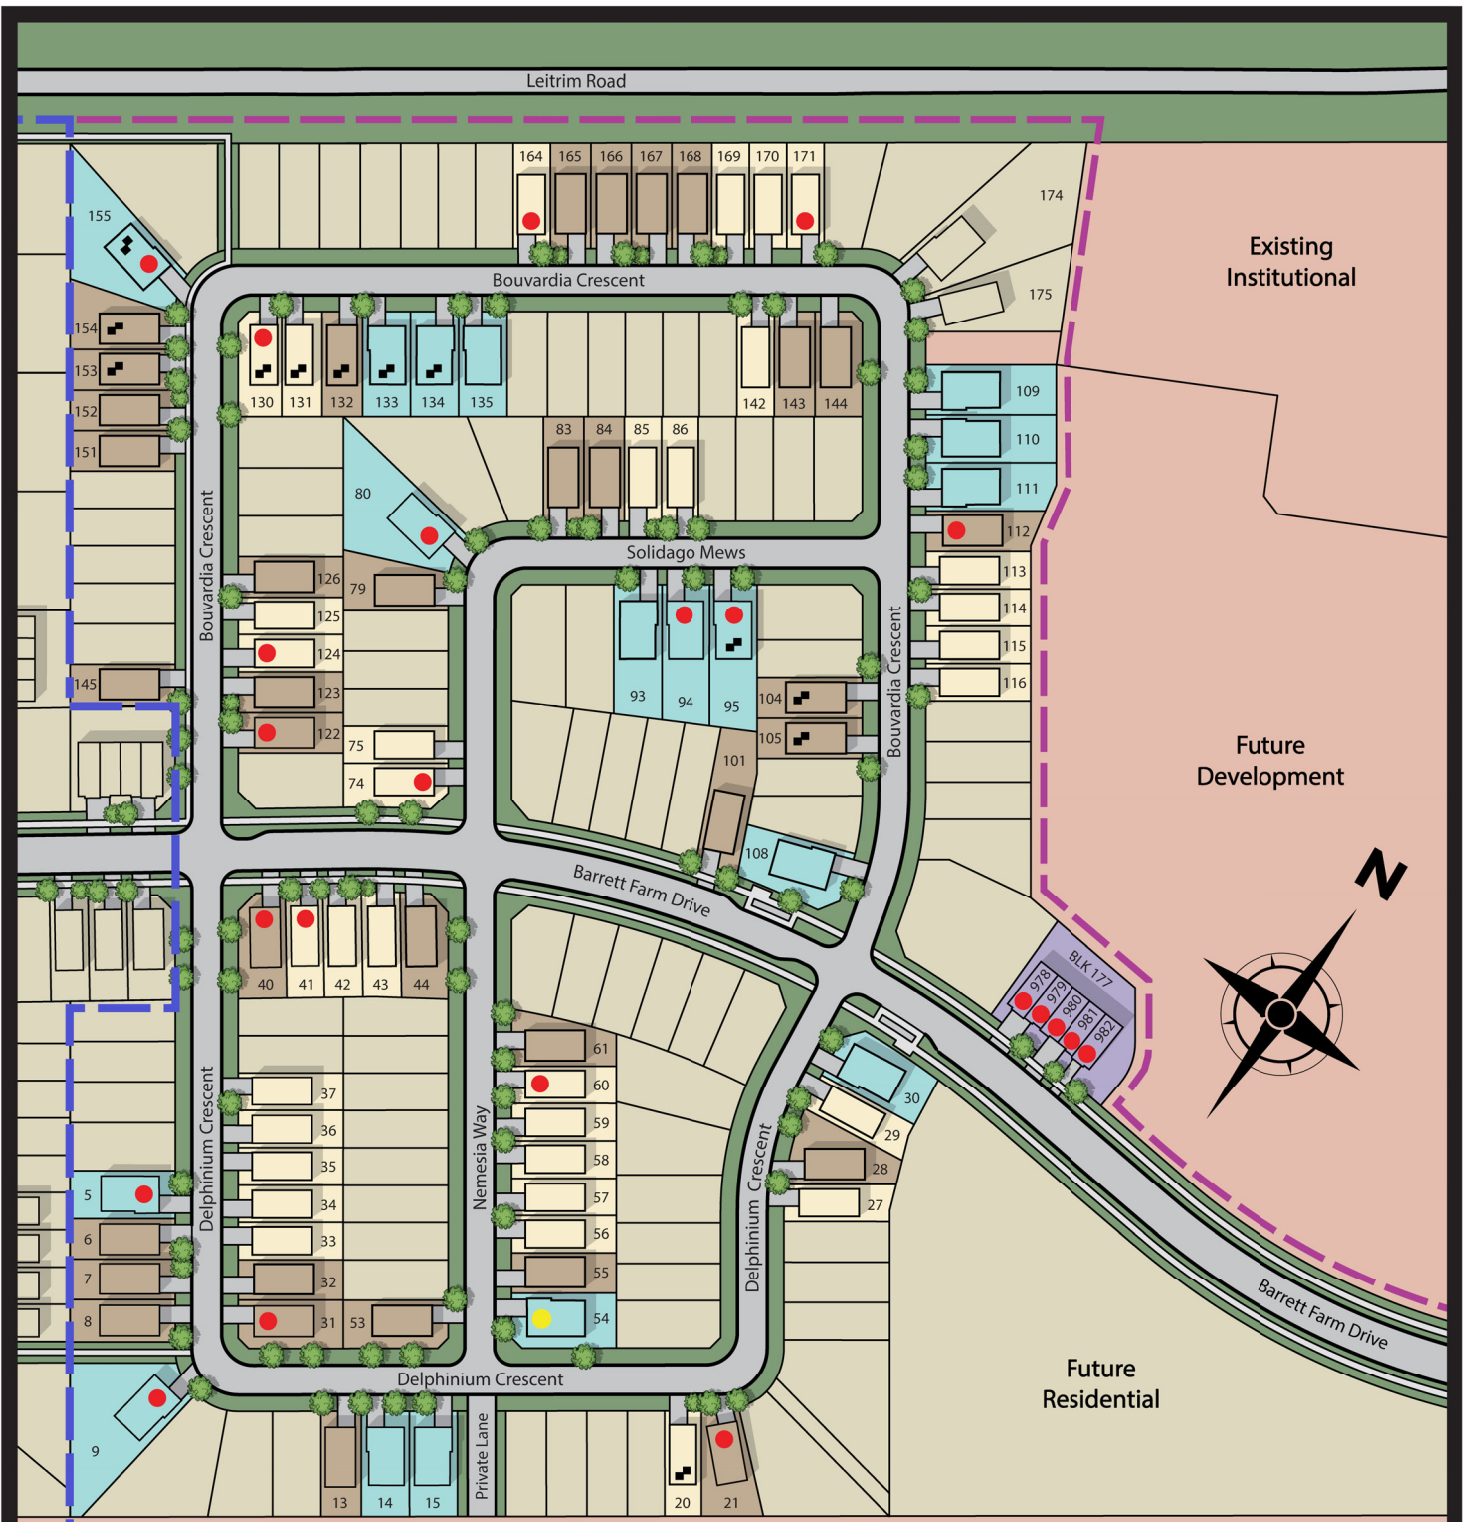

- Singles**
- 35' Single Lot
 - 38' Single Lot
 - 44' Single Lot
- Attached**
- Townhome
- Phase 25**
- Sold
 - Conditional
 - Early Occupancy

E. & O.E. SUBJECT TO CHANGE WITHOUT NOTICE.

July 8, 2026

E. & O.E. SUBJECT TO CHANGE WITHOUT NOTICE.

June 25, 2026

Singles	Manors
 35' Single Lot	 Manors
 38' Single Lot	 Sold
 45' Single Lot	 Conditional
Phase 23 	 Early Occupancy
Phase 24 	 Look-out

E. & O.E. SUBJECT TO CHANGE WITHOUT NOTICE.

June 26, 2026