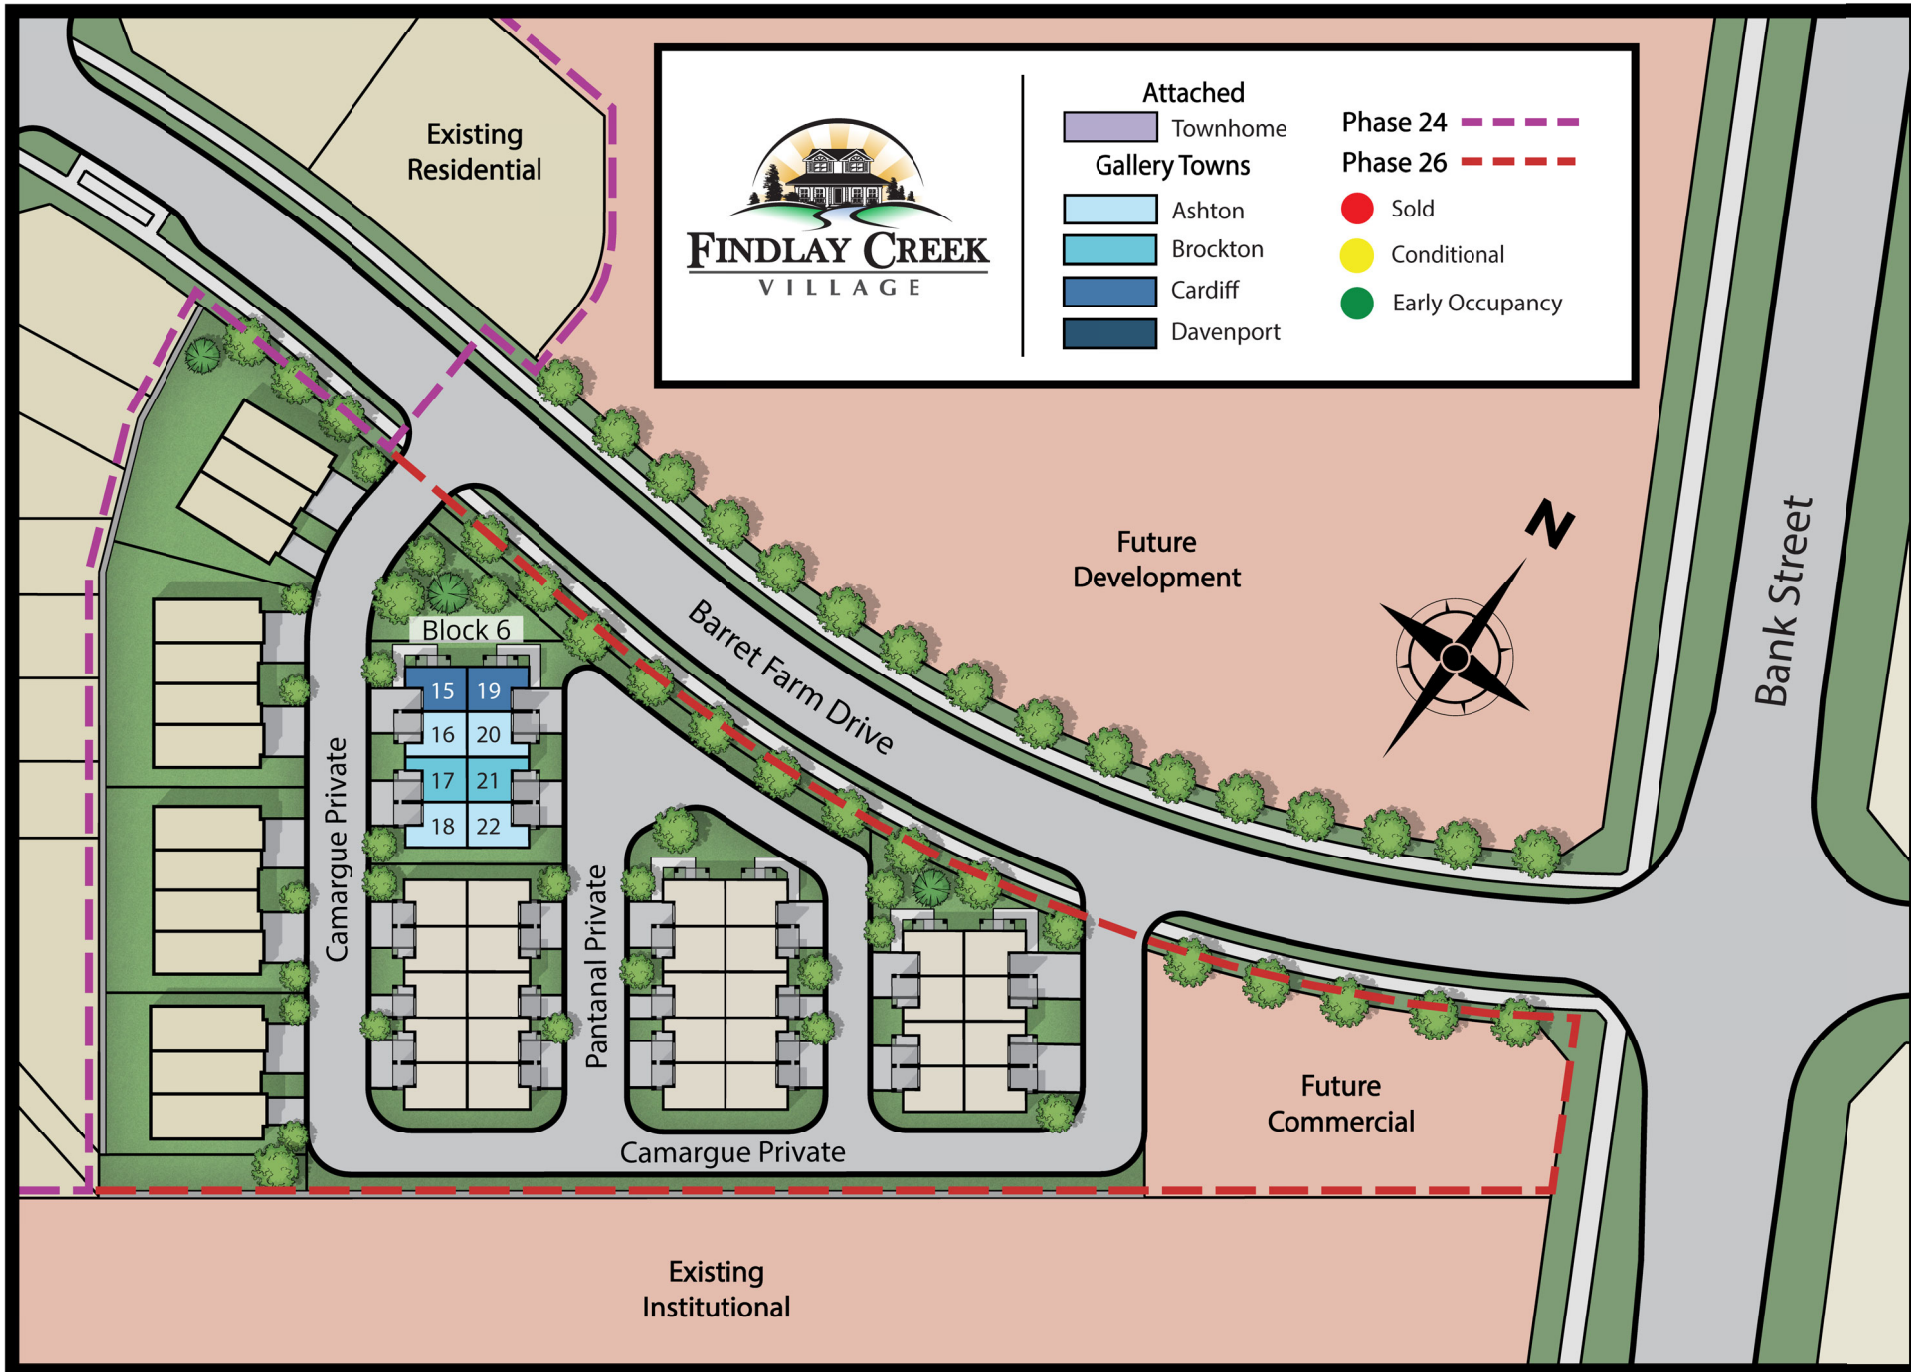

- Singles**
- 35' Single Lot
 - 38' Single Lot
 - 44' Single Lot
- Attached**
- Townhome
- Phase 25**
- Sold
 - Conditional
 - Early Occupancy

E. & O.E. SUBJECT TO CHANGE WITHOUT NOTICE.

July 8, 2026

E. & O.E. SUBJECT TO CHANGE WITHOUT NOTICE.

June 25, 2026

Singles	Manors
 35' Single Lot	 Manors
 38' Single Lot	 Sold
 45' Single Lot	 Conditional
Phase 23 	 Early Occupancy
Phase 24 	 Look-out

E. & O.E. SUBJECT TO CHANGE WITHOUT NOTICE.

June 26, 2026